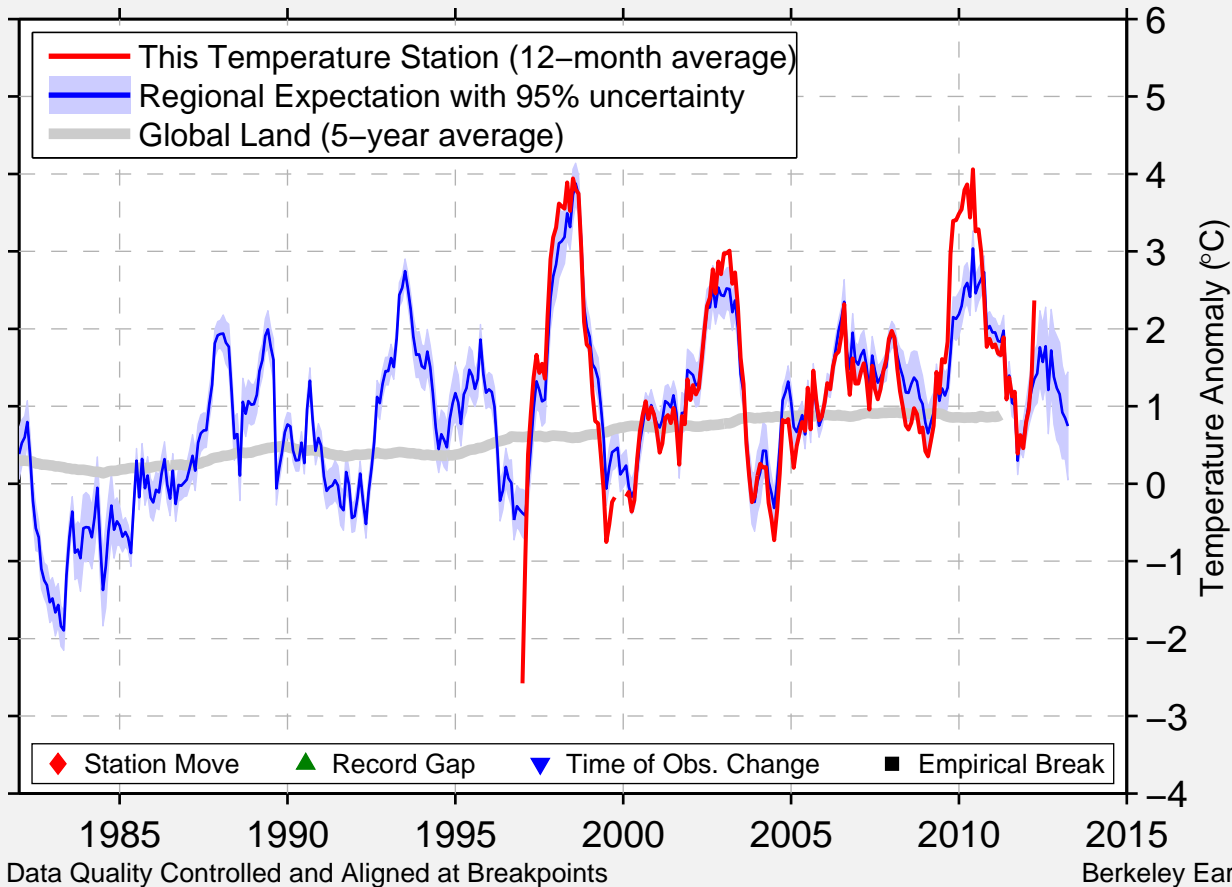

# IVVAVIK PARK AUTO8

69.150 N, 140.150 W (Canada)

Data Quality Controlled and Aligned at Breakpoints

Berkeley Earth