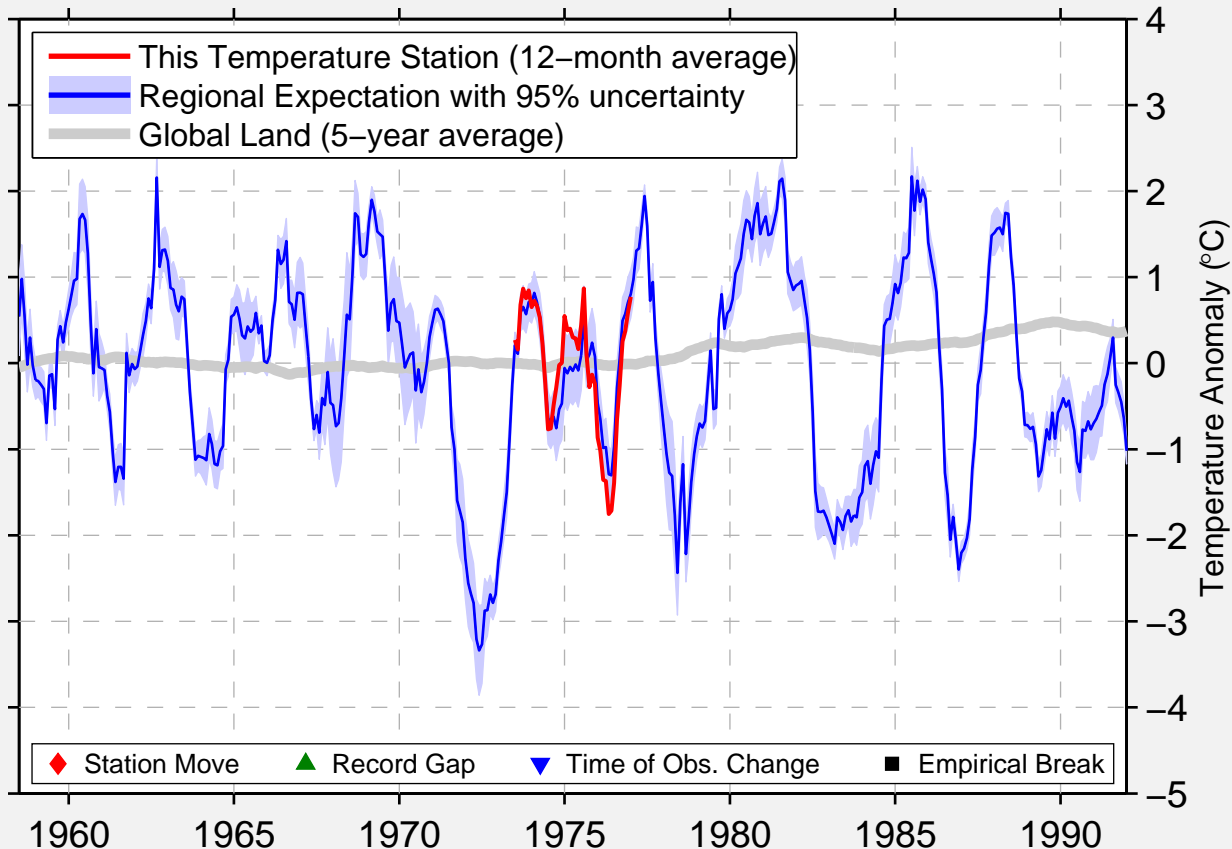

LONGSTAFF BLUFF

68.950 N, 75.300 W (Canada)

Data Quality Controlled and Aligned at Breakpoints

Berkeley Earth