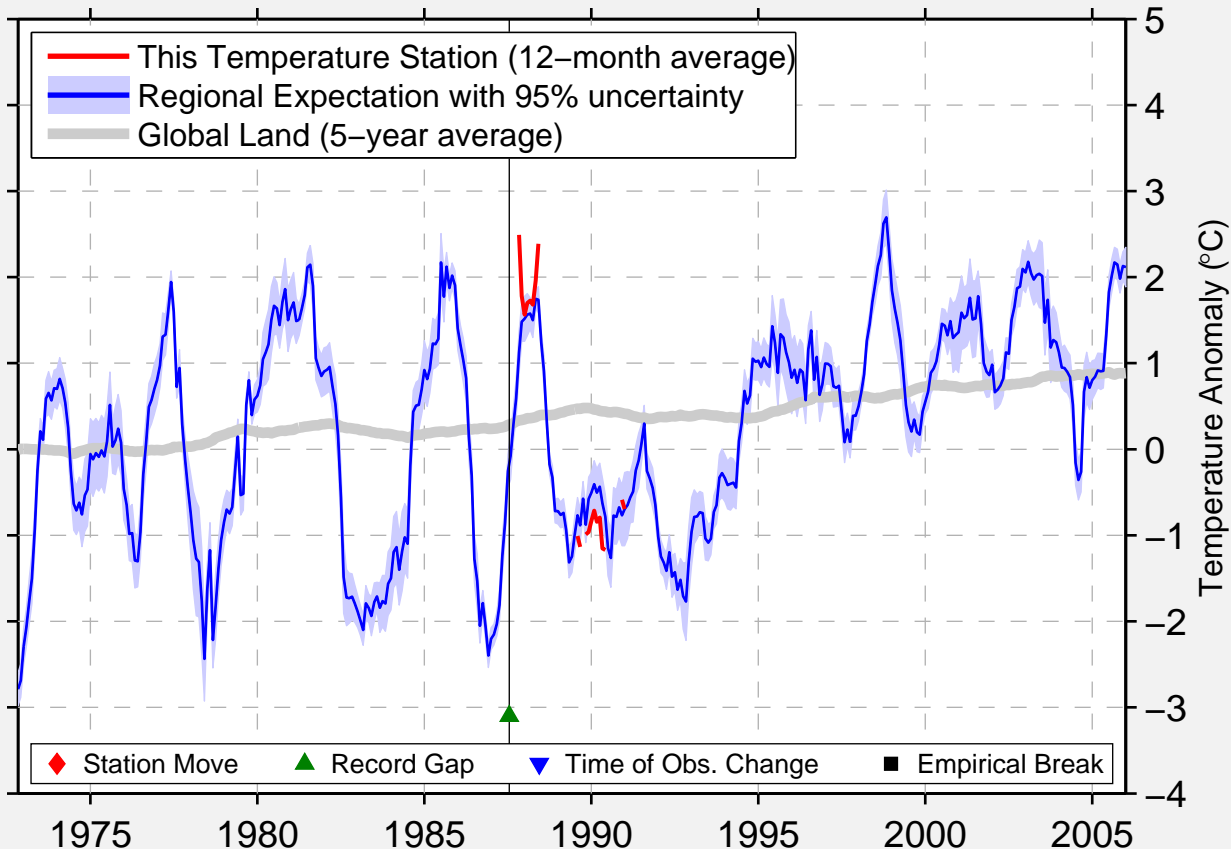

LONGSTAFF BLF ARPT

68.933 N, 75.283 W (Canada)

Data Quality Controlled and Aligned at Breakpoints

Berkeley Earth