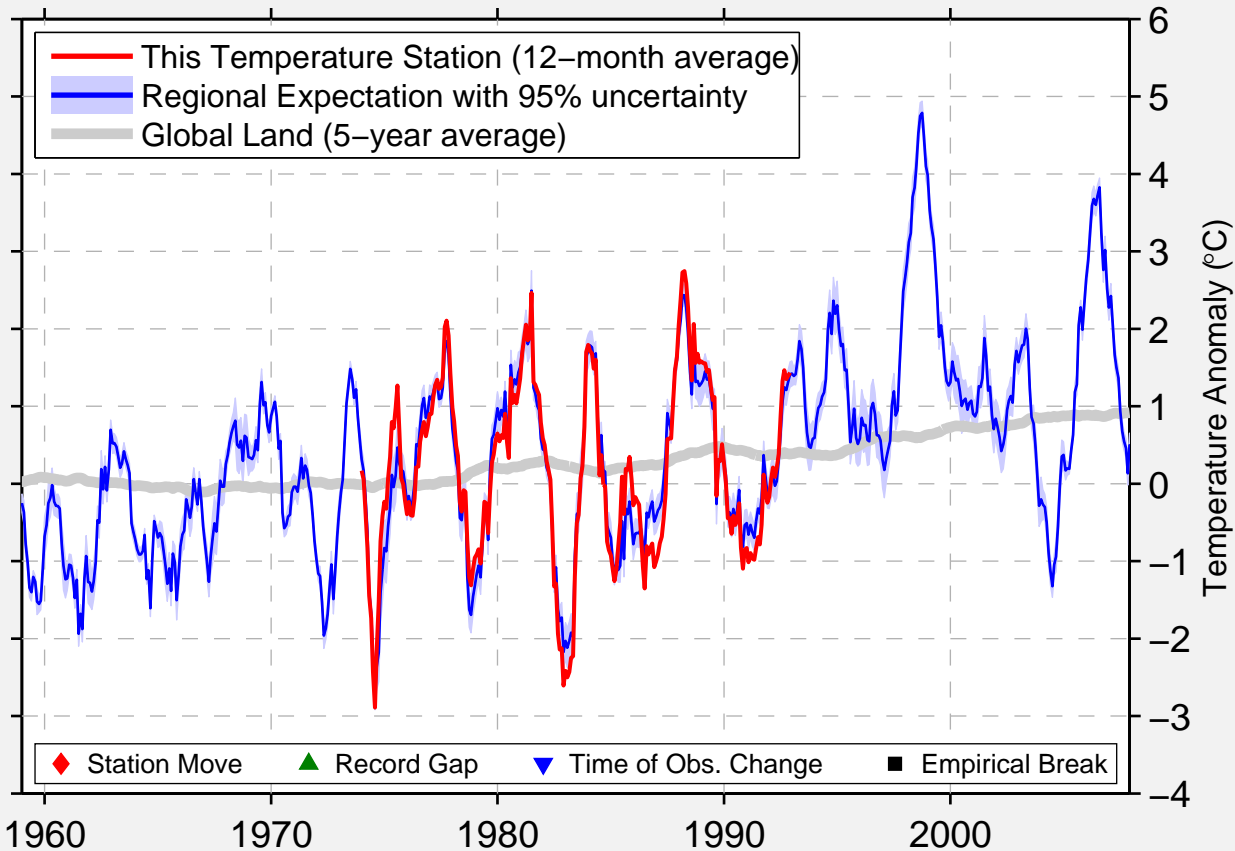

# CAPE YOUNG AIRPORT

68.933 N, 116.917 W (Canada)

Data Quality Controlled and Aligned at Breakpoints

Berkeley Earth