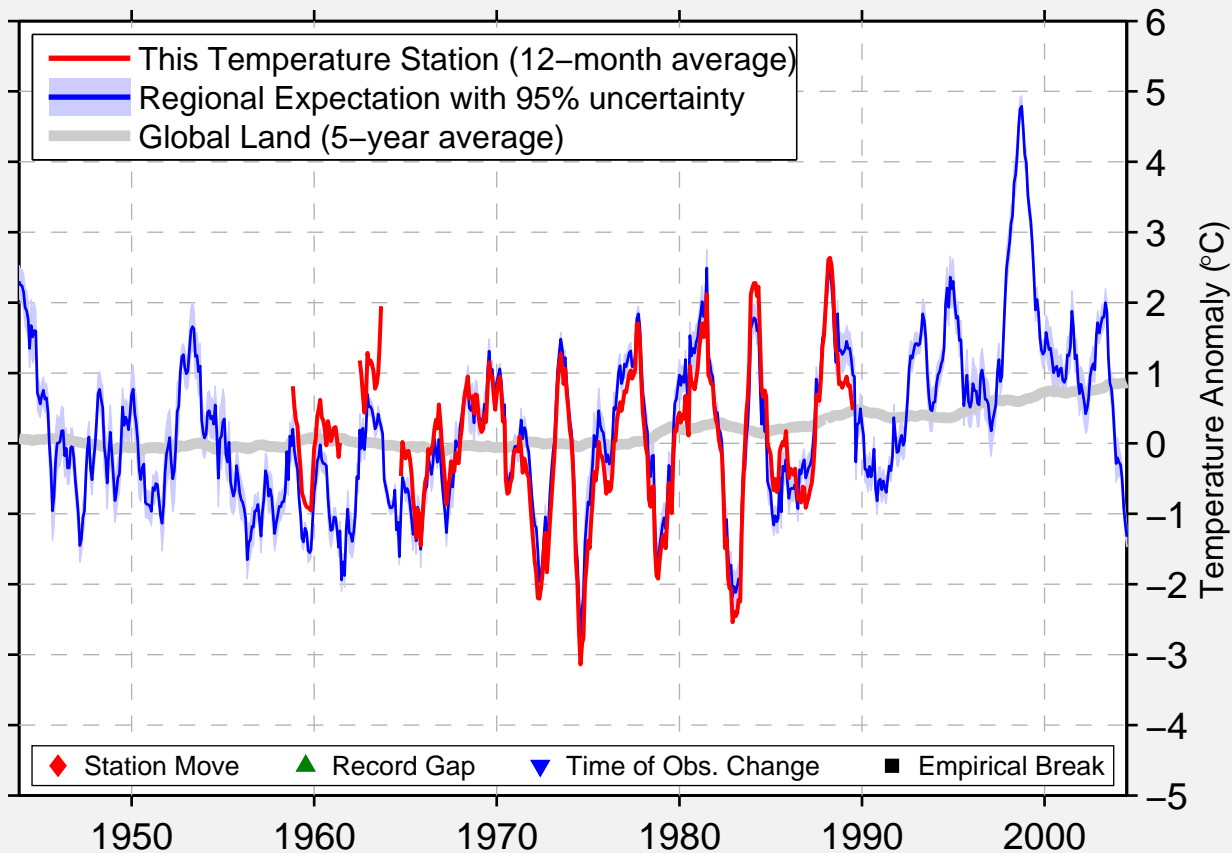

CAPE YOUNG A,NW

68.930 N, 116.920 W (Canada)

Data Quality Controlled and Aligned at Breakpoints

Berkeley Earth