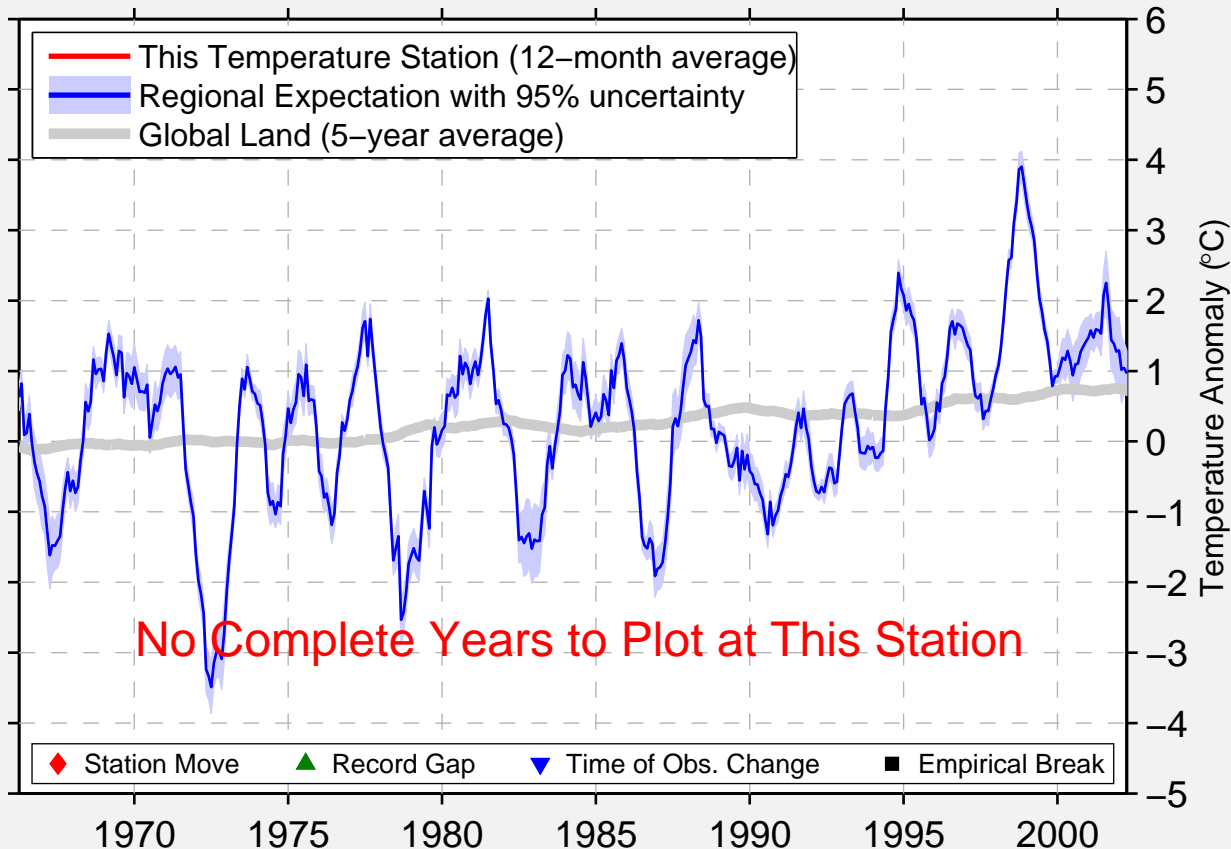

PELLE BAY

68.533 N, 89.817 W (Canada)

No Complete Years to Plot at This Station