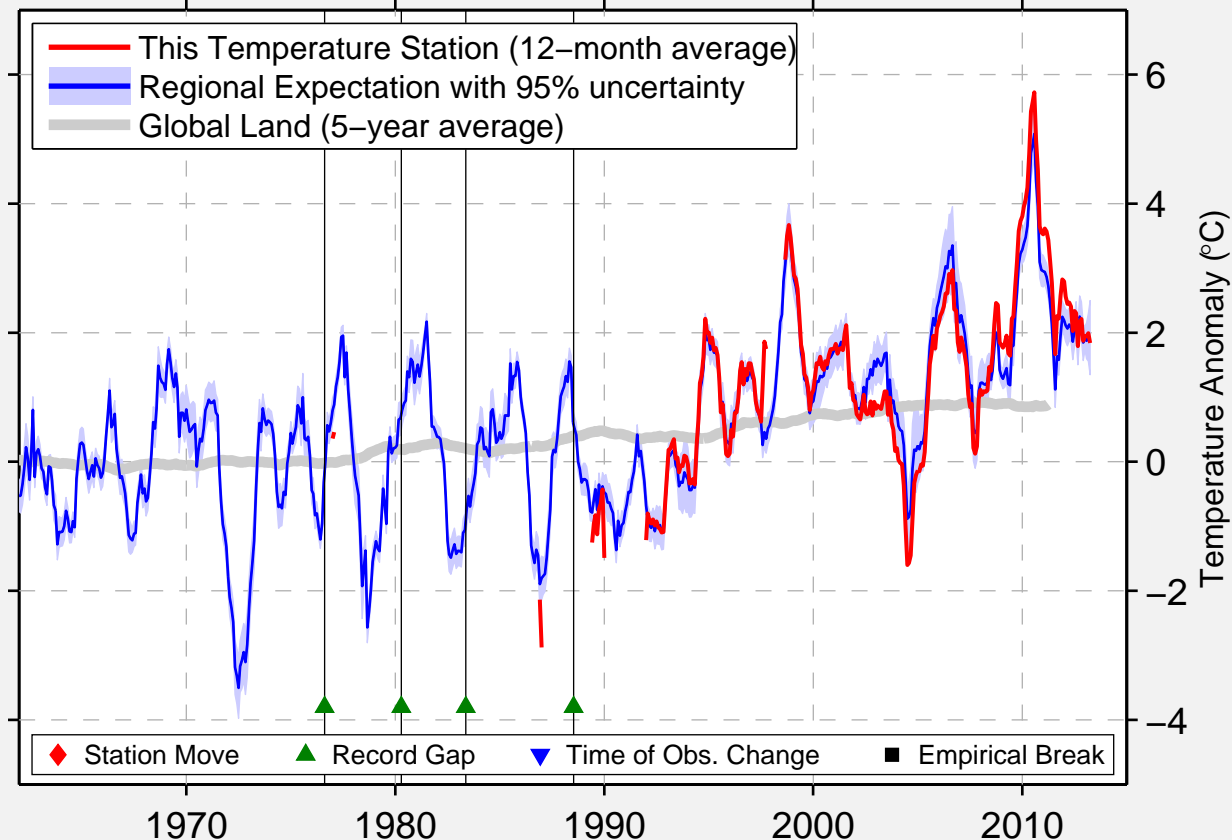

REPULSE BAY

66.517 N, 86.217 W (Canada)

Data Quality Controlled and Aligned at Breakpoints

Berkeley Earth