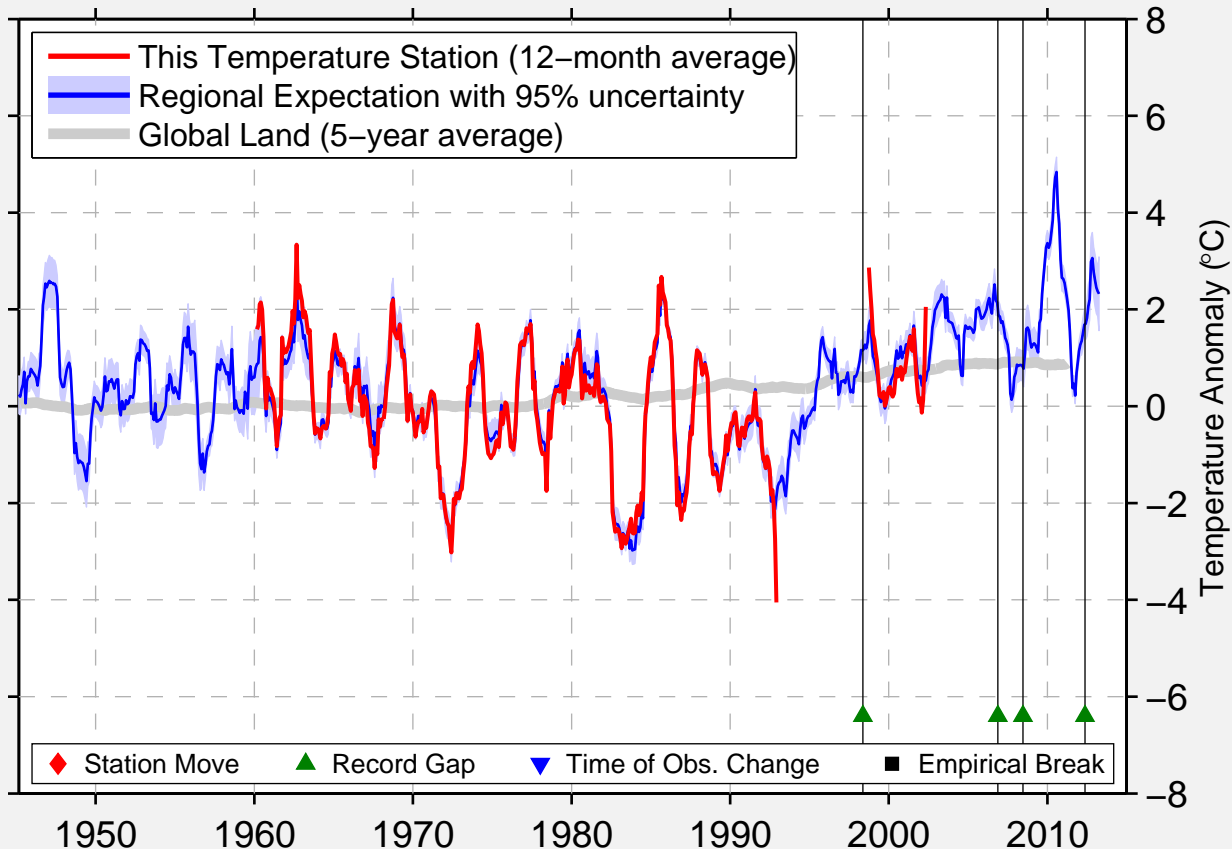

CAPE DYER AIRPORT

66.464 N, 61.491 W (Canada)

Data Quality Controlled and Aligned at Breakpoints

Berkeley Earth