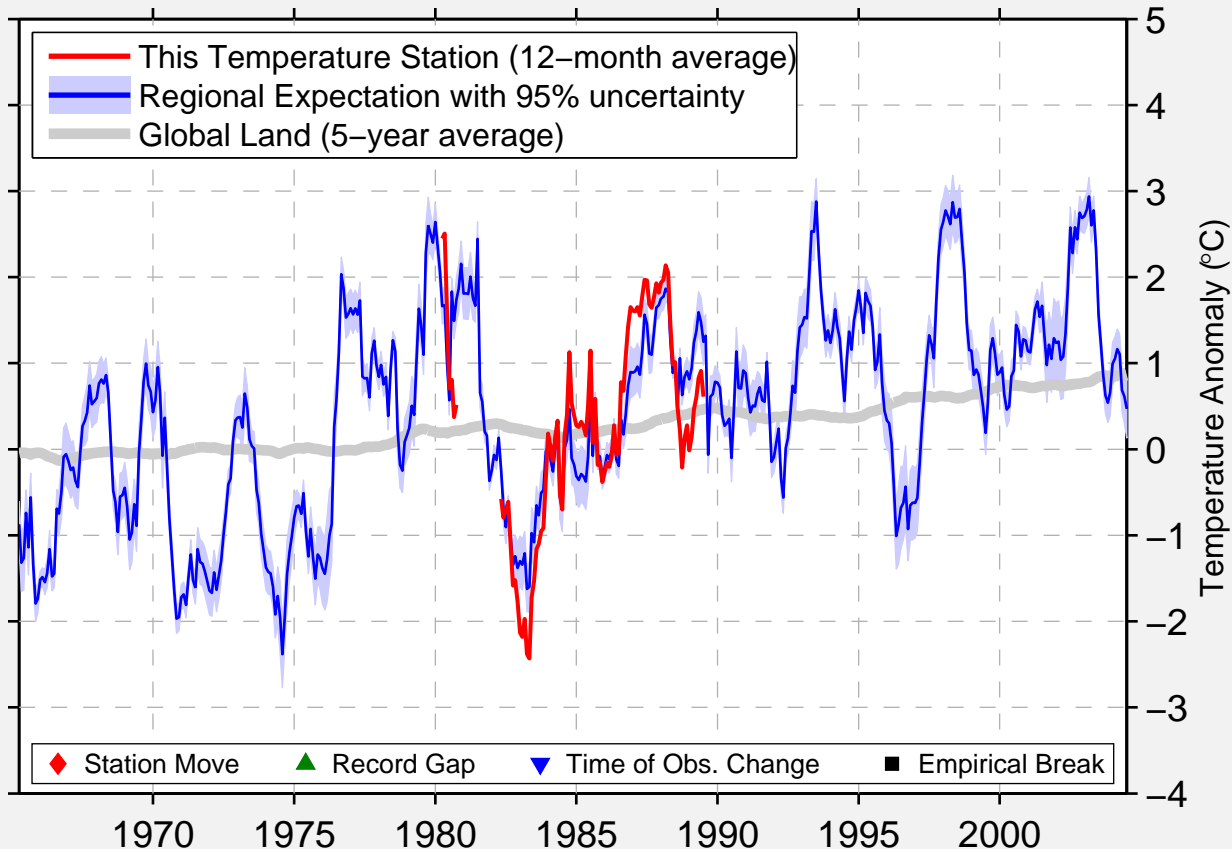

# EAGLE PLAINS, YT

66.420 N, 136.750 W (Canada)

Data Quality Controlled and Aligned at Breakpoints

Berkeley Earth