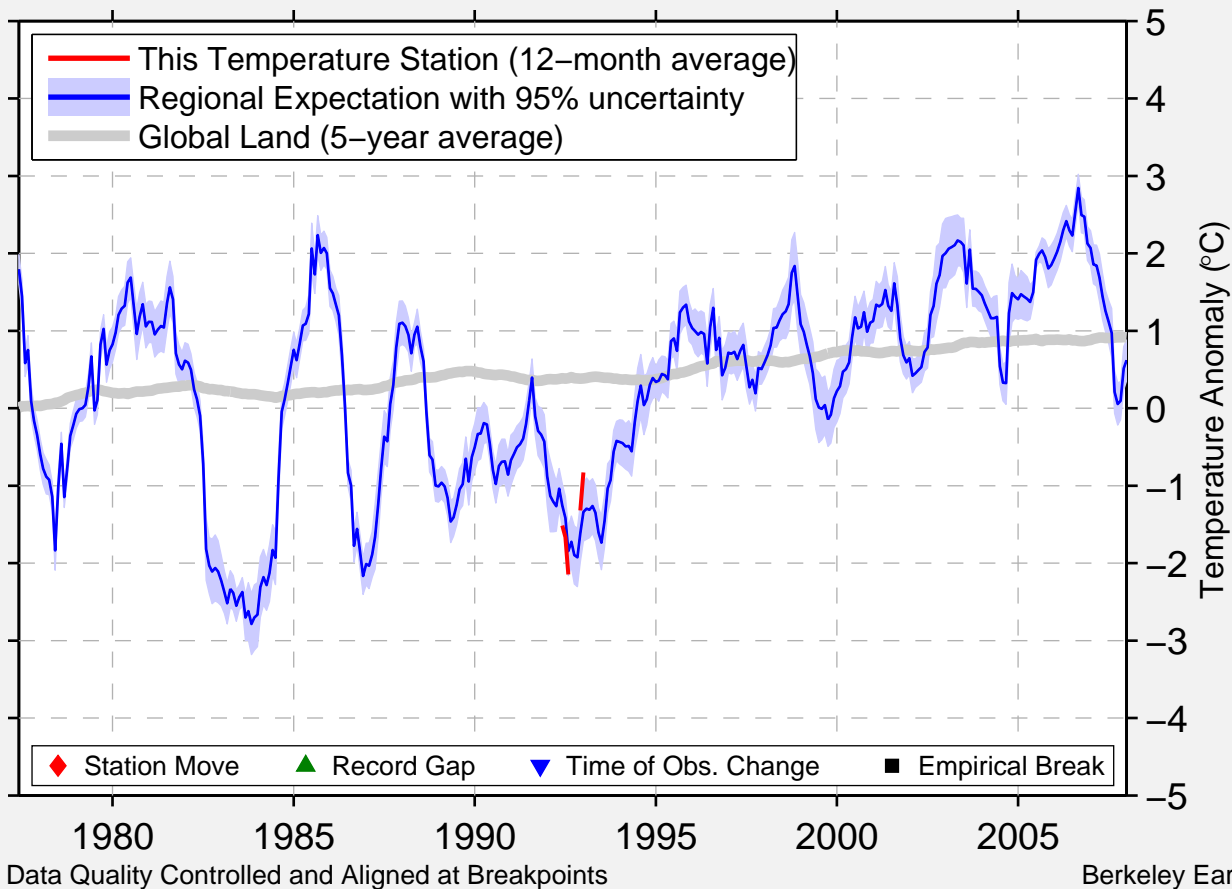

PANGIRTUNG (AUTOB)

66.150 N, 65.717 W (Canada)

Data Quality Controlled and Aligned at Breakpoints

Berkeley Earth