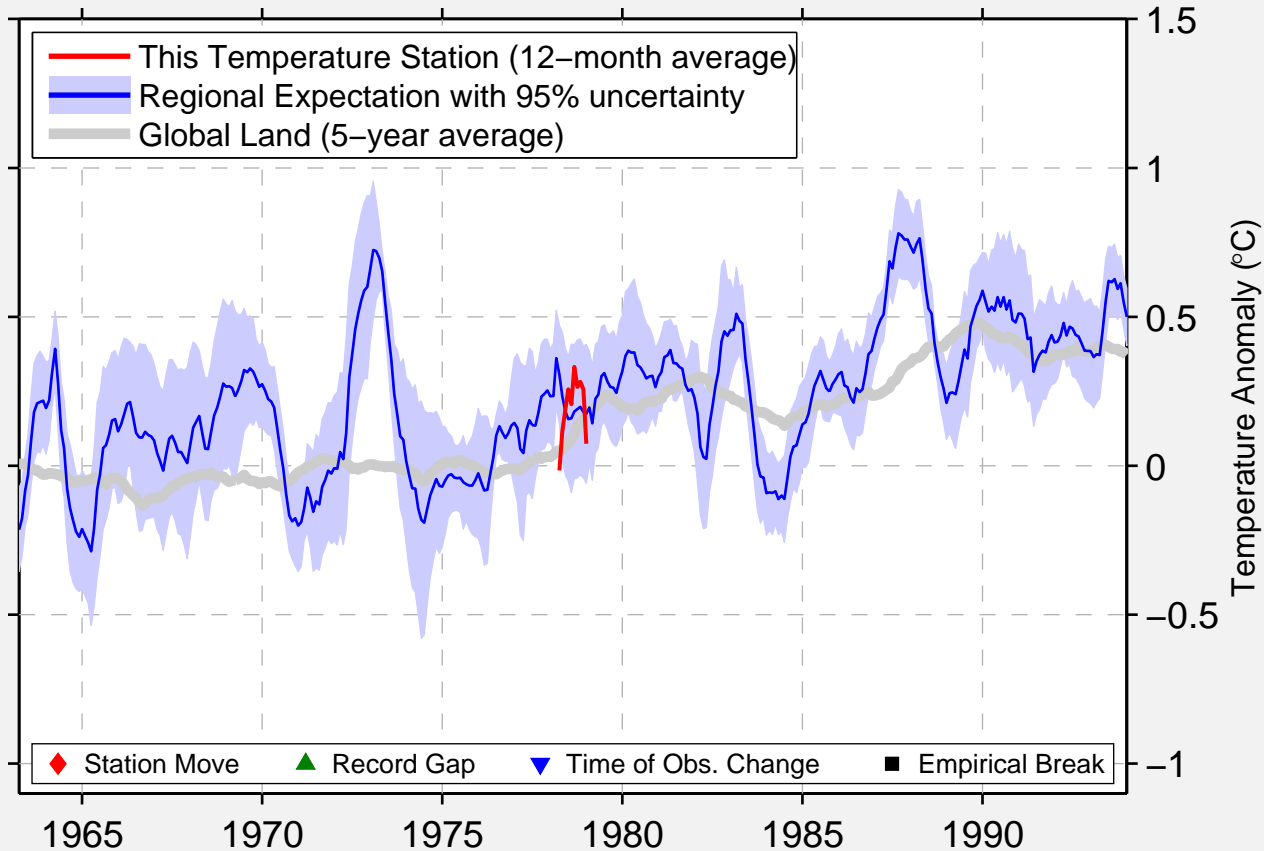

# SURAKARTA/PANASAN

7.900 S, 110.900 E (Indonesia)

Data Quality Controlled and Aligned at Breakpoints

Berkeley Earth