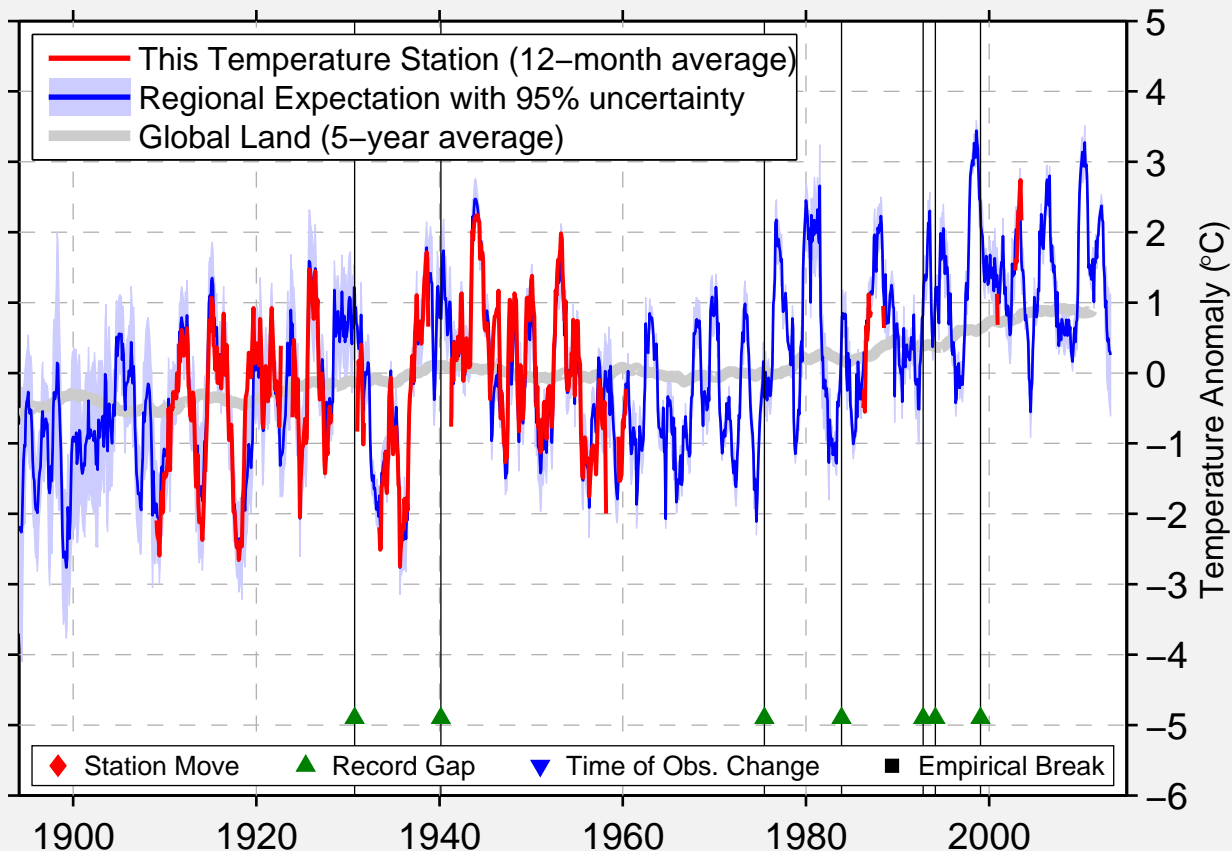

# FORT NORMAN A, NW

64.920 N, 125.570 W (Canada)

Data Quality Controlled and Aligned at Breakpoints

Berkeley Earth