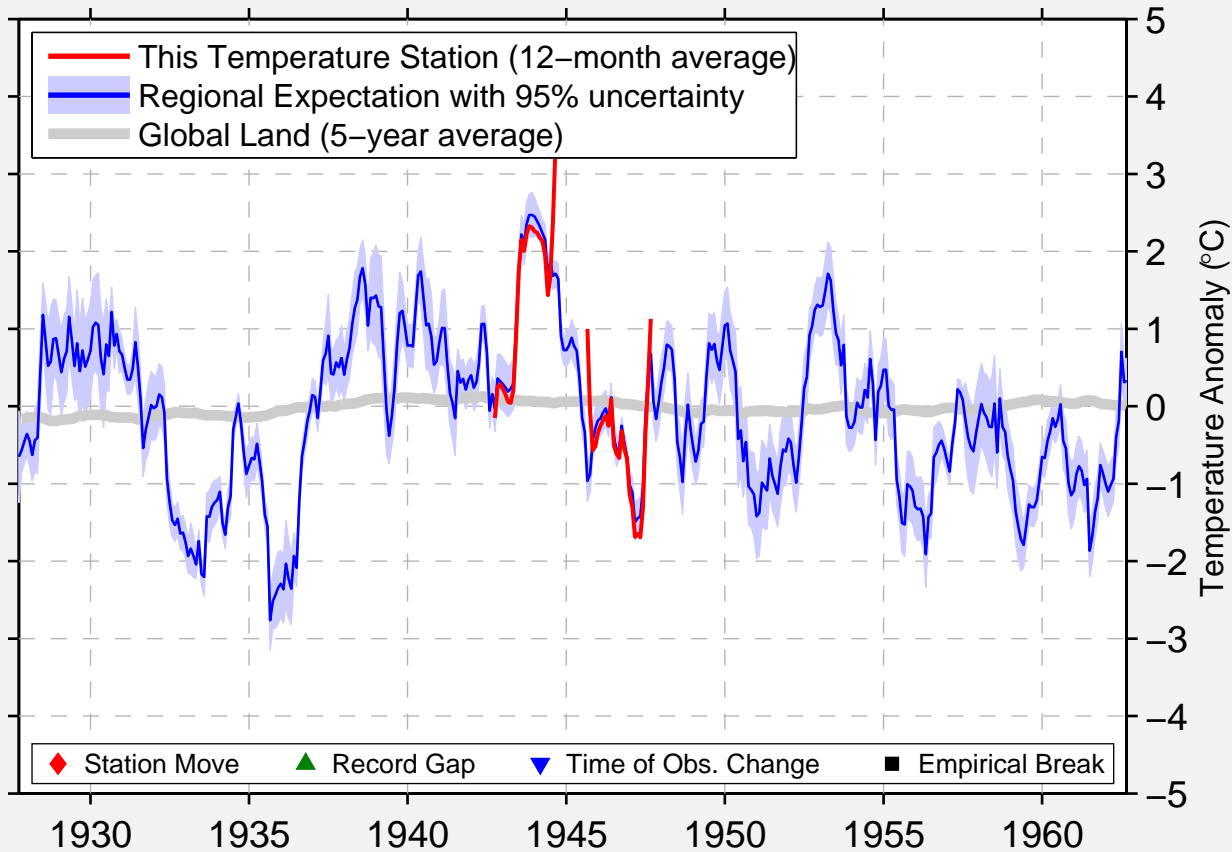

# FORT NORMAN AIRPORT

64.917 N, 125.567 W (Canada)

Data Quality Controlled and Aligned at Breakpoints

Berkeley Earth