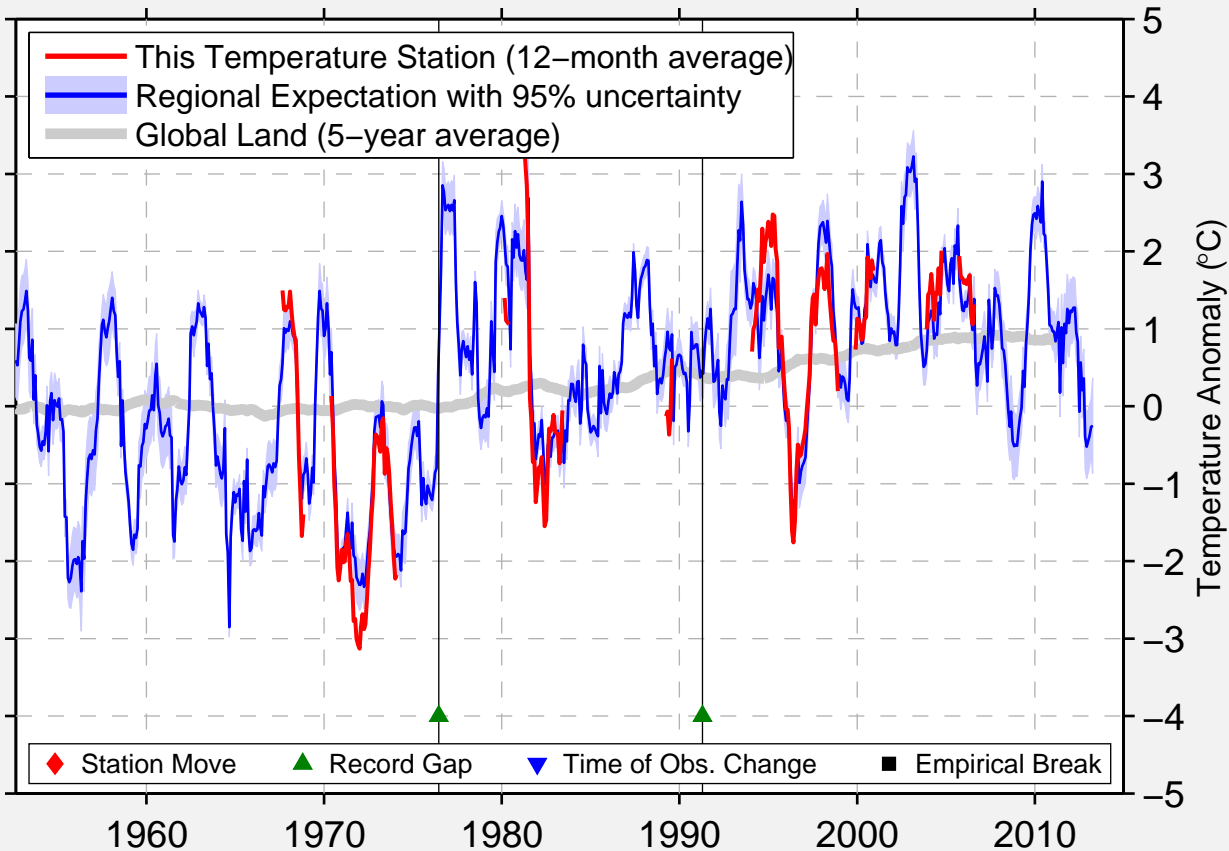

KLONDIKE, YT

64.450 N, 138.217 W (Canada)

Data Quality Controlled and Aligned at Breakpoints

Berkeley Earth