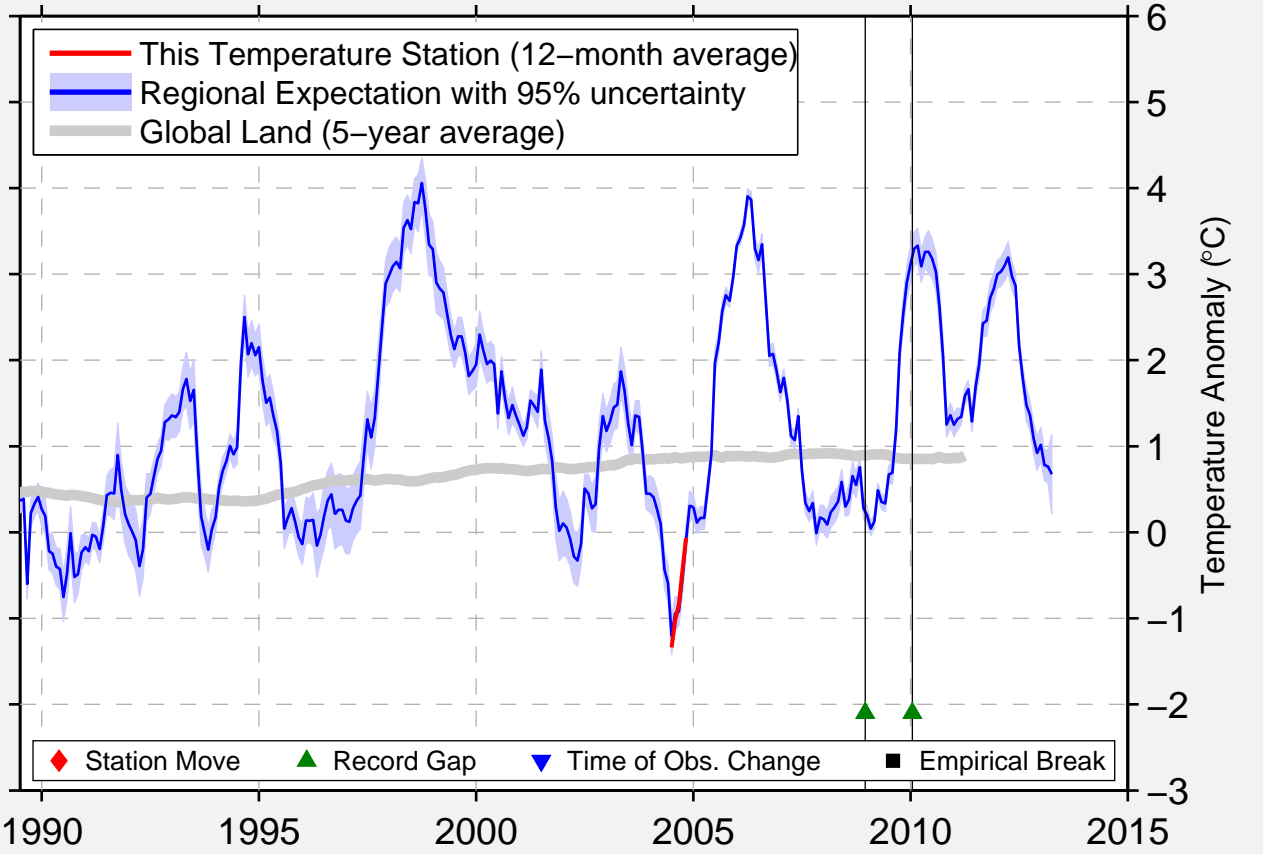

# GAMETI AIRPORT

64.120 N, 117.310 W (Canada)

Data Quality Controlled and Aligned at Breakpoints

Berkeley Earth