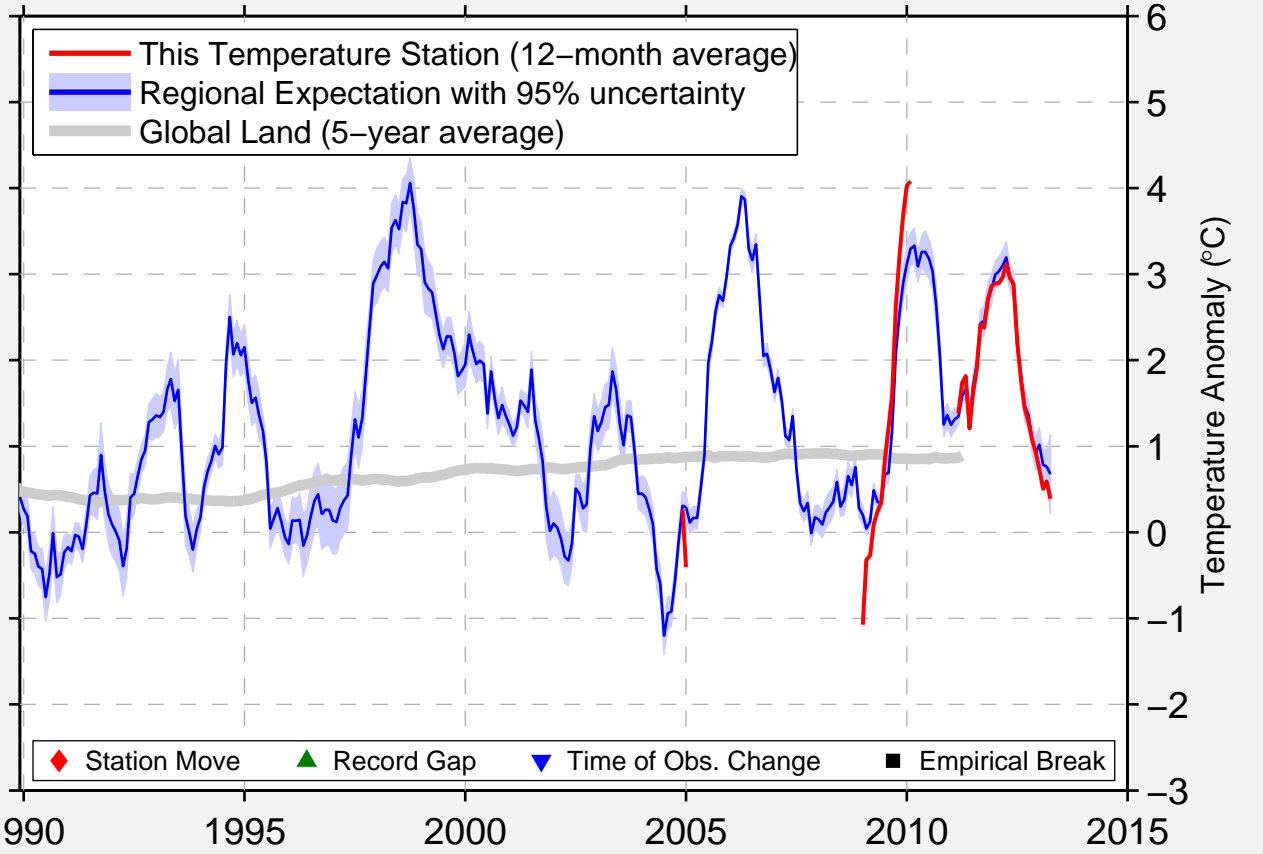

GAMETI AIRPORT

64.117 N, 117.317 W (Canada)

◆ Station Move ▲ Record Gap ▼ Time of Obs. Change ■ Empirical Break

Data Quality Controlled and Aligned at Breakpoints

Berkeley Earth