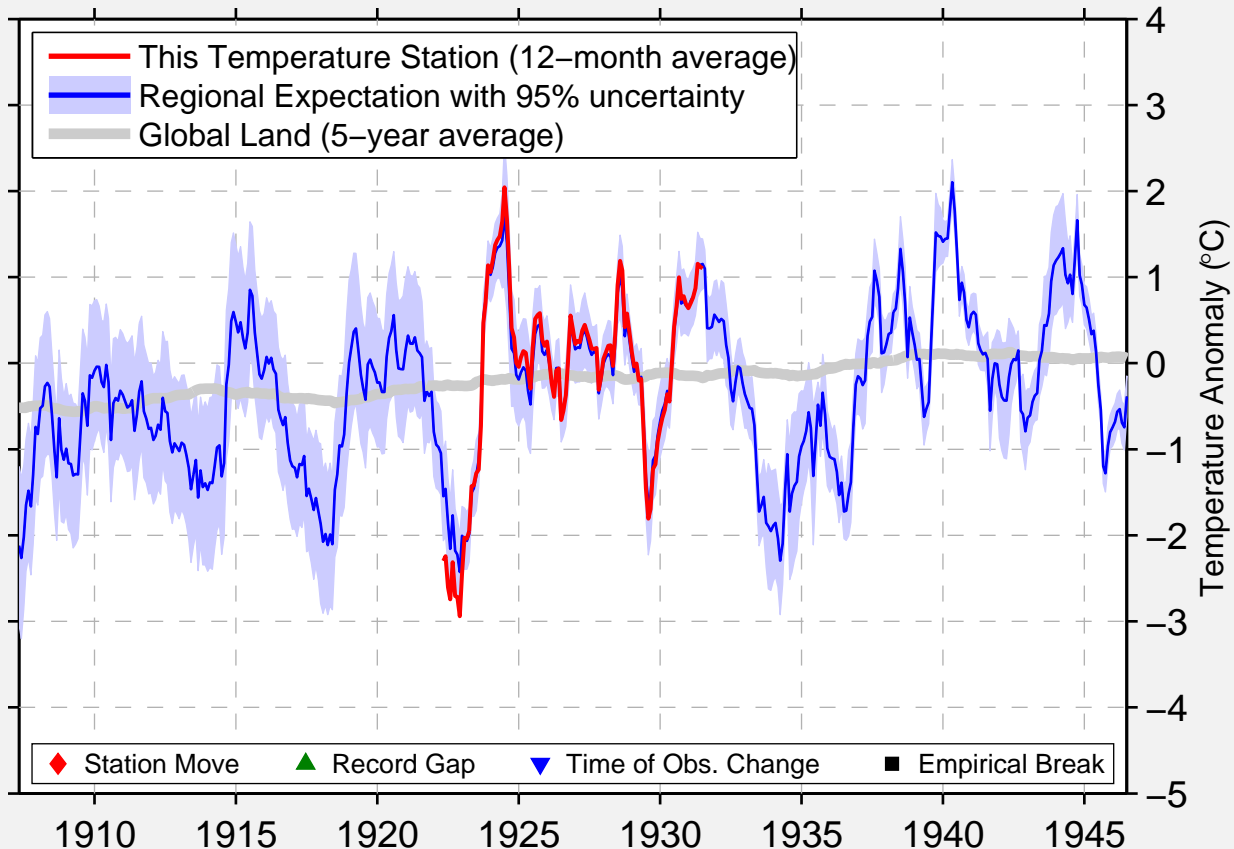

CHESTERFIELD INLET, NW

63.750 N, 91.830 W (Canada)

Data Quality Controlled and Aligned at Breakpoints

Berkeley Earth