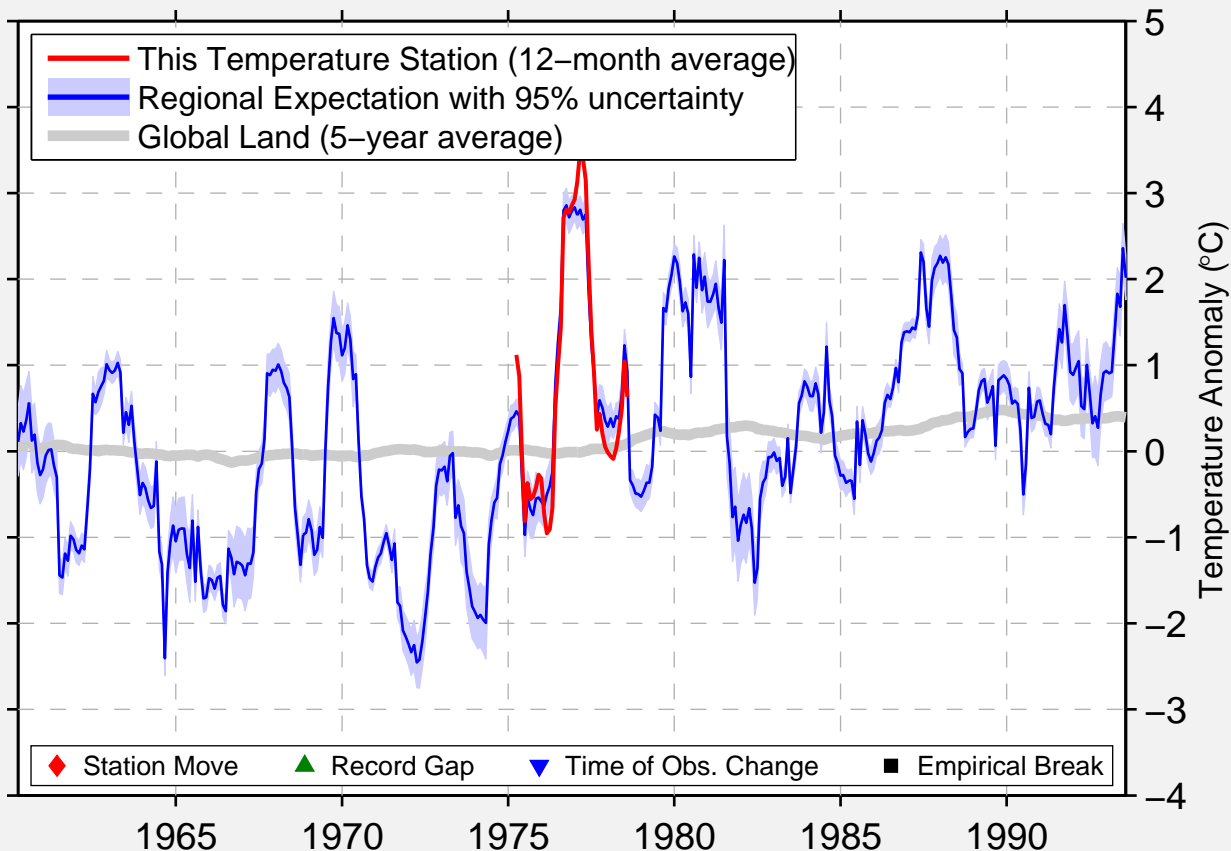

TSICHU RIVER

63.300 N, 129.820 W (Canada)

Data Quality Controlled and Aligned at Breakpoints

Berkeley Earth