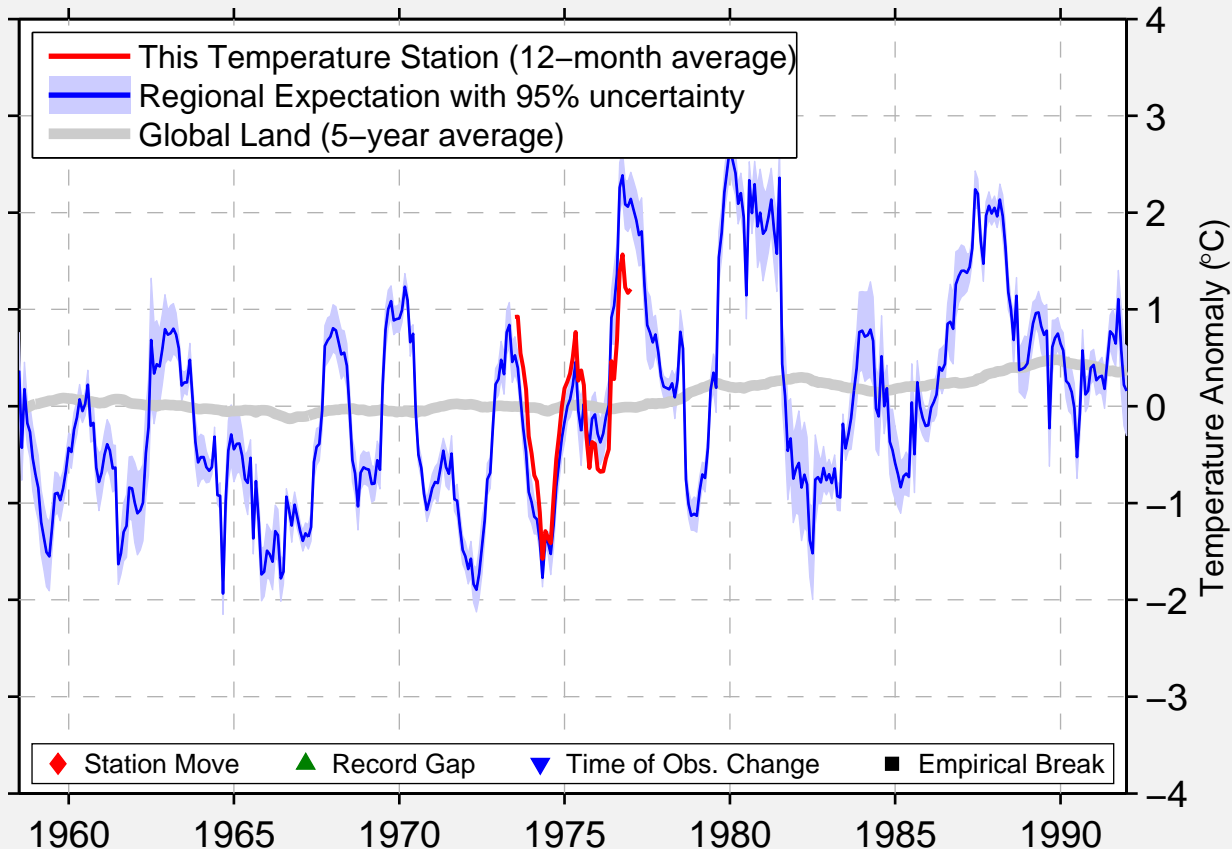

# WRIGLEY AIRPORT

63.200 N, 123.417 W (Canada)

Data Quality Controlled and Aligned at Breakpoints

Berkeley Earth