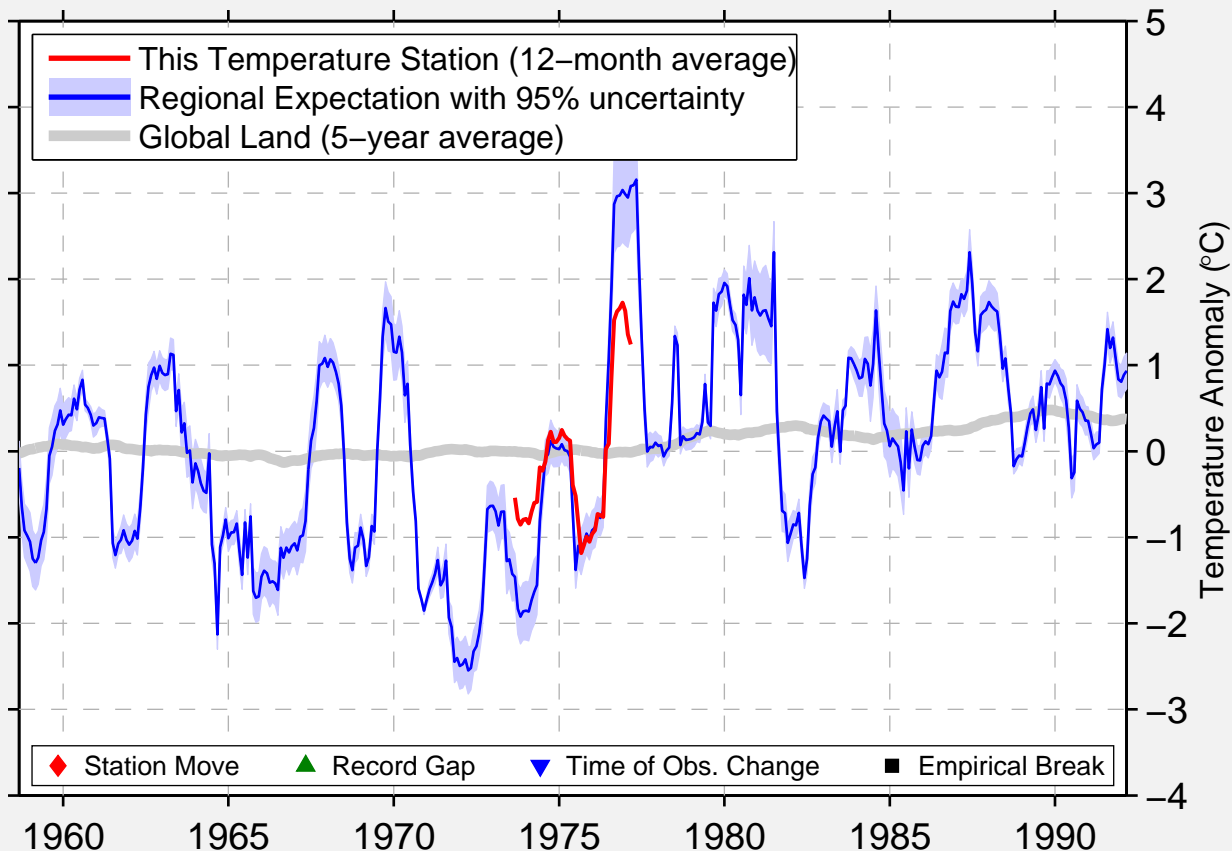

BEAVER CREEK ARPT

62.383 N, 140.883 W (Canada)

Data Quality Controlled and Aligned at Breakpoints

Berkeley Earth