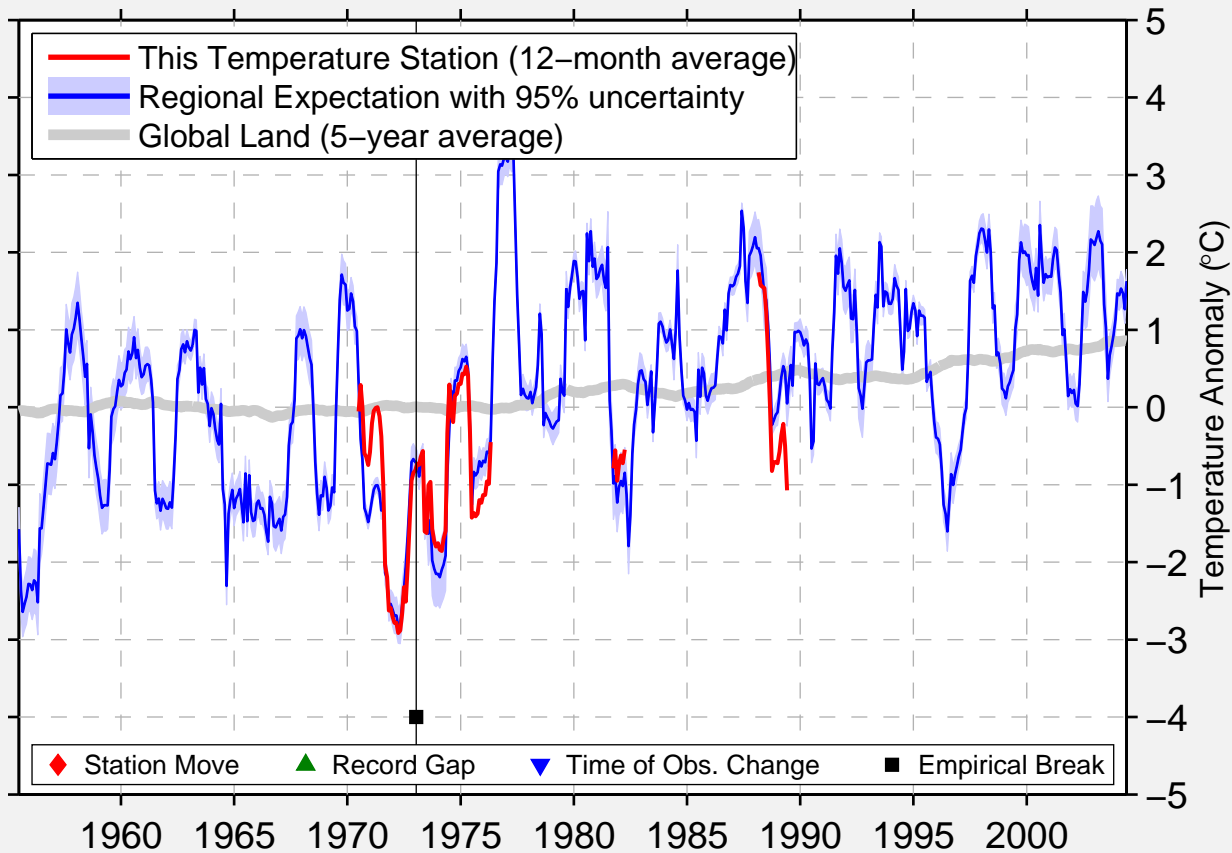

# DRURY CREEK, YT

62.200 N, 134.380 W (Canada)

Data Quality Controlled and Aligned at Breakpoints

Berkeley Earth