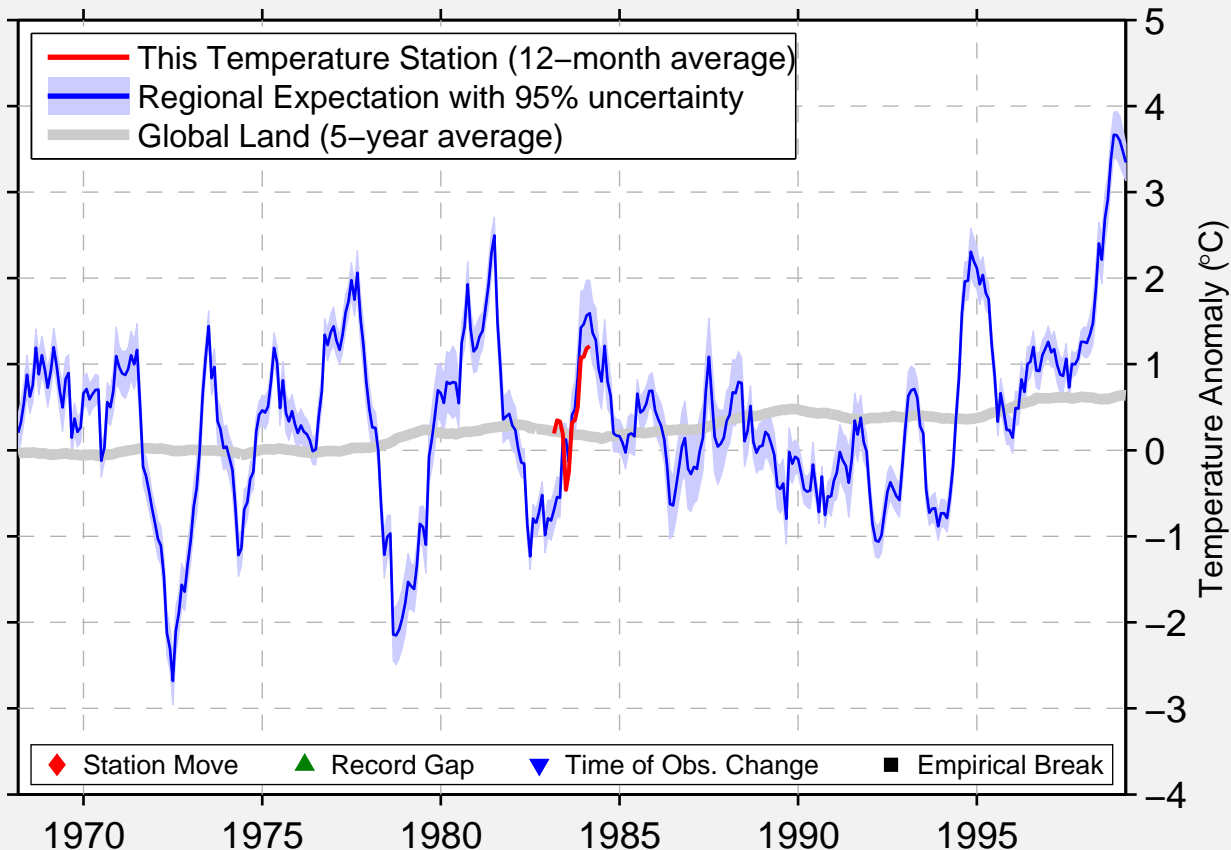

WHALE COVE

62.180 N, 92.600 W (Canada)

Data Quality Controlled and Aligned at Breakpoints

Berkeley Earth