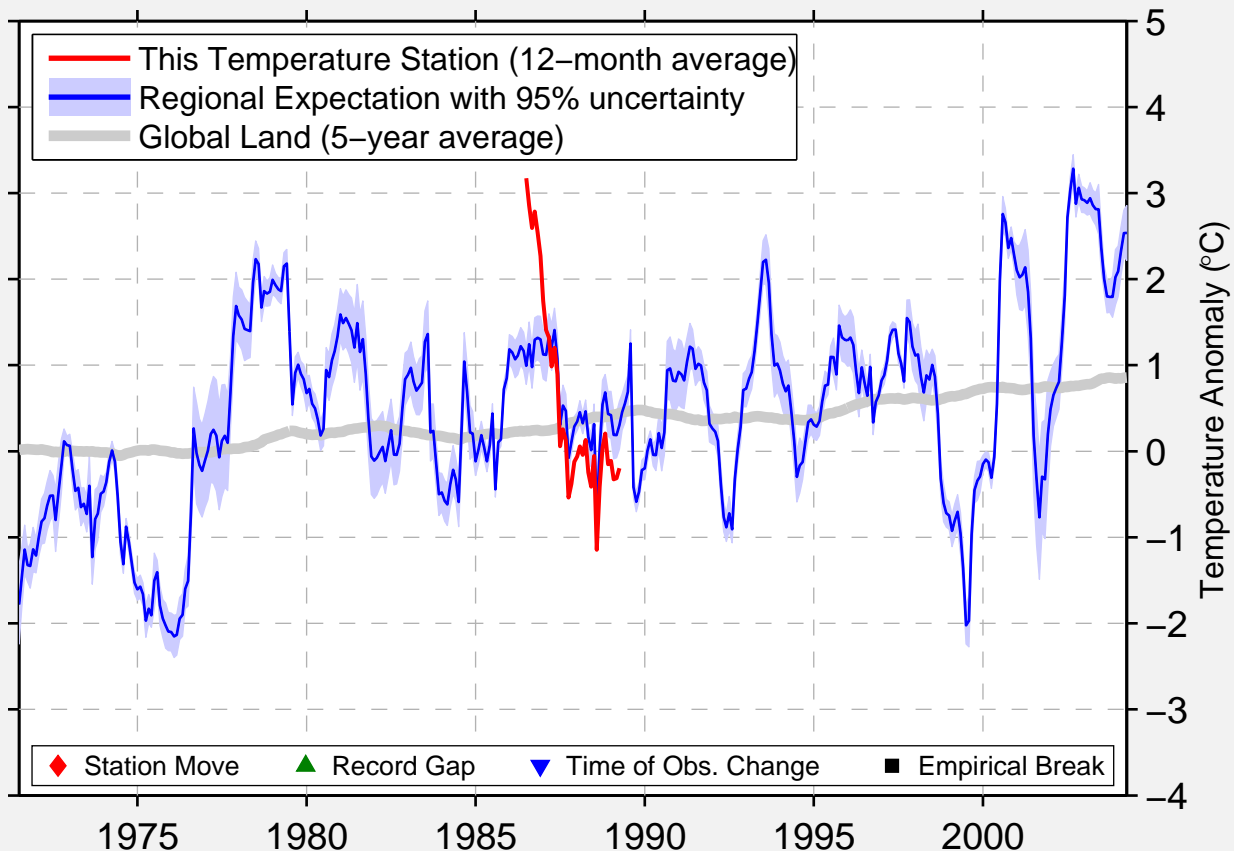

ANDREAFSKY/ST MARYS

62.067 N, 163.300 W (Canada)

◆ Station Move ▲ Record Gap ▼ Time of Obs. Change ■ Empirical Break