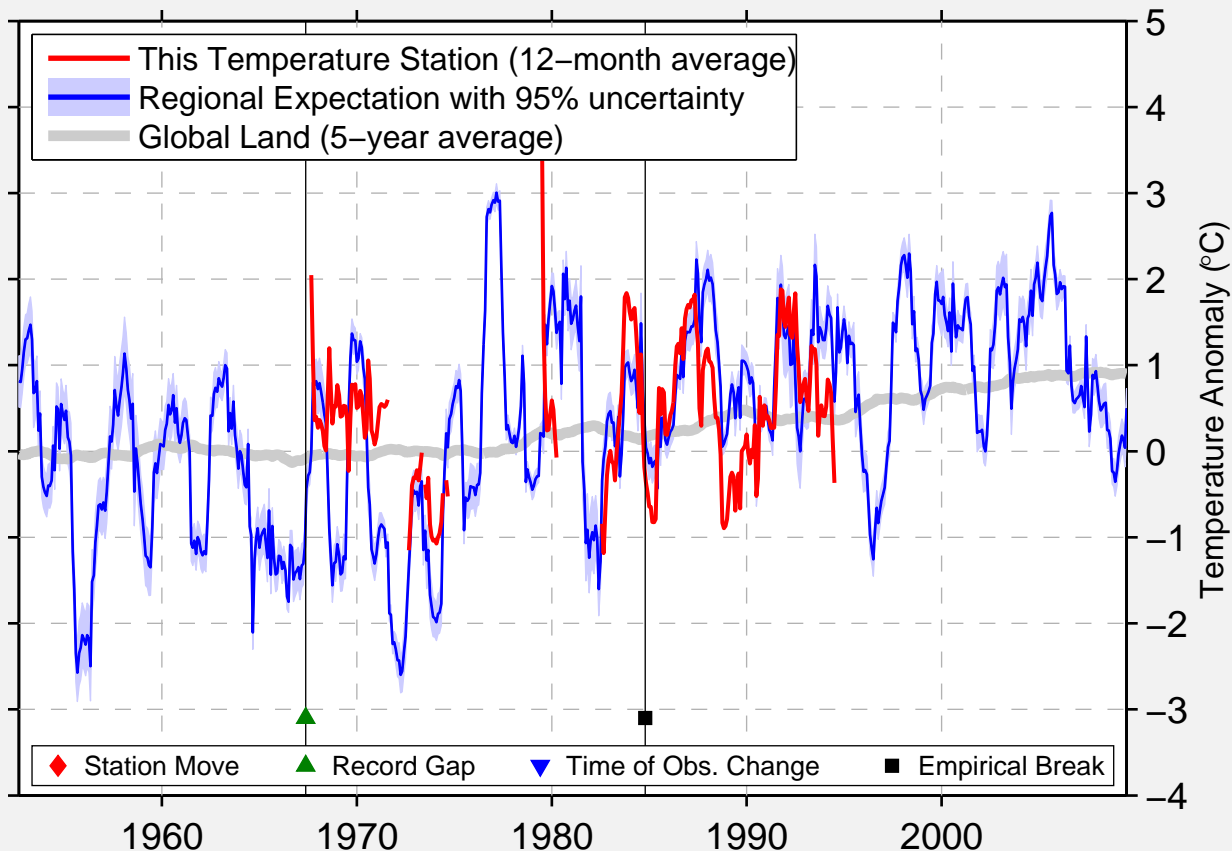

# ROSS RIVER AIRPORT

61.967 N, 132.433 W (Canada)

Data Quality Controlled and Aligned at Breakpoints

Berkeley Earth