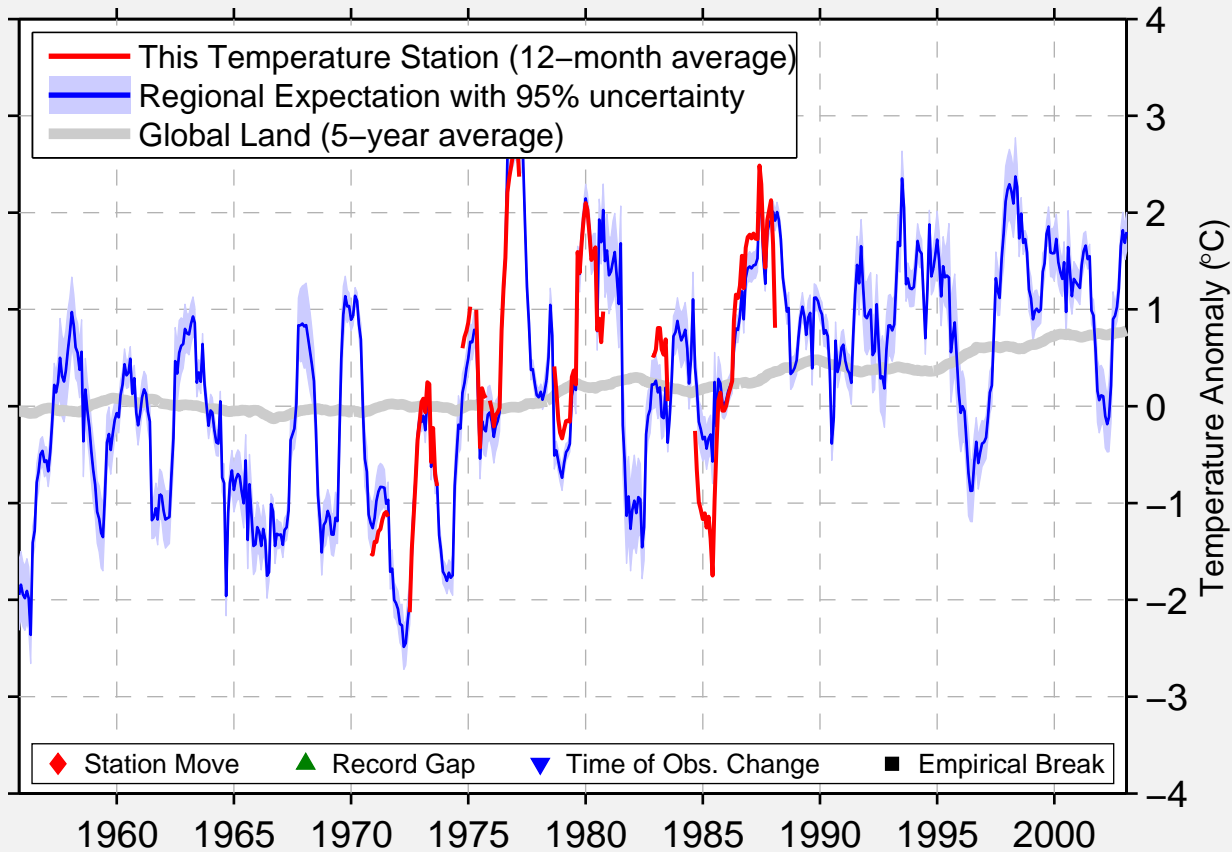

# TUNGSTEN

61.950 N, 128.250 W (Canada)

Data Quality Controlled and Aligned at Breakpoints

Berkeley Earth