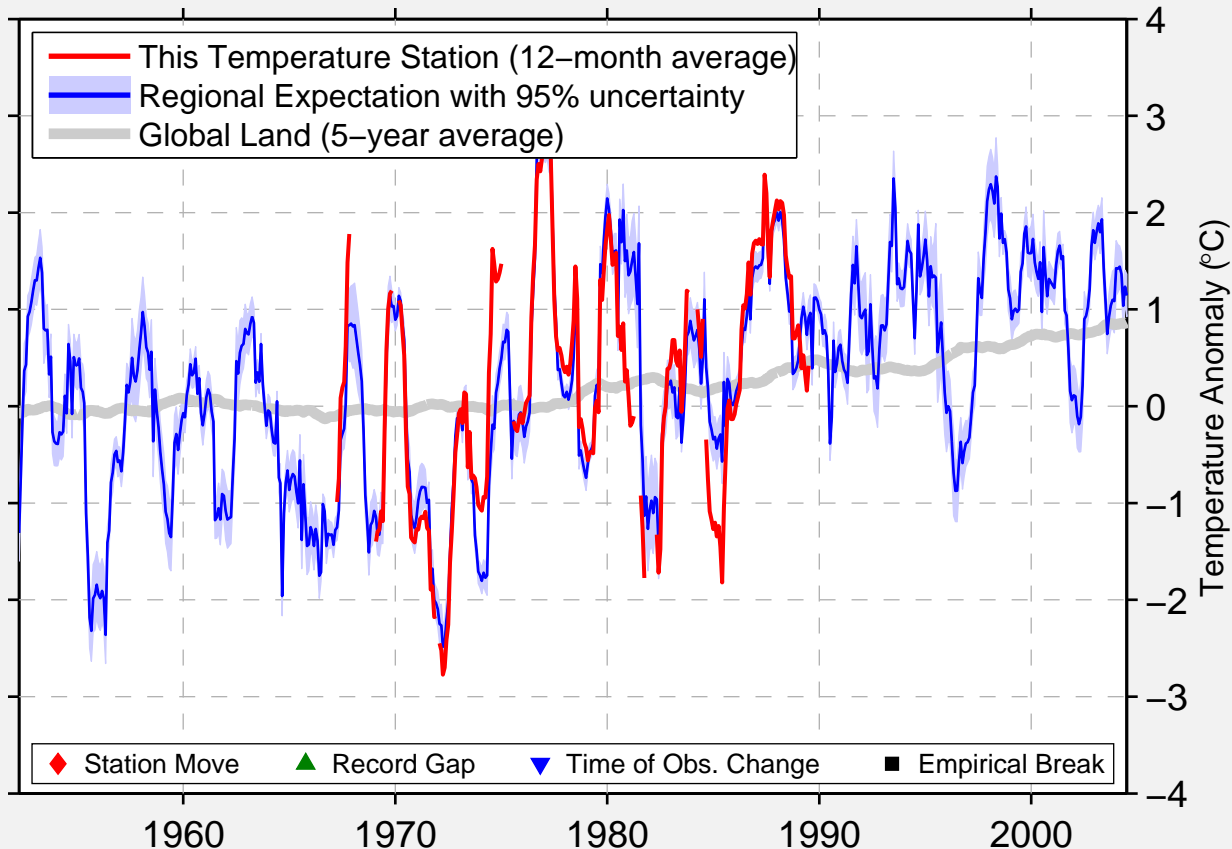

# TUNGSTEN,NW

61.950 N, 128.250 W (Canada)

Data Quality Controlled and Aligned at Breakpoints

Berkeley Earth