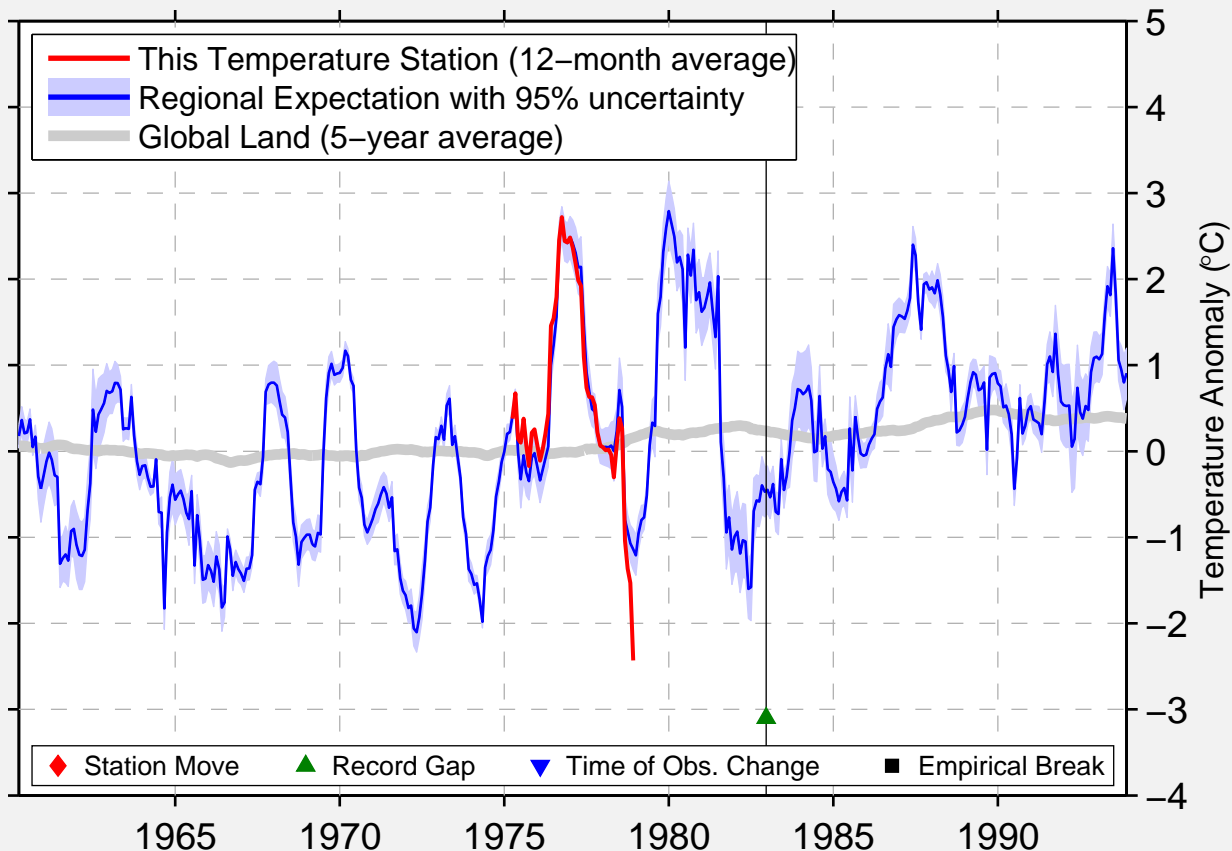

LITTLE DOCTOR LAKE

61.900 N, 123.250 W (Canada)

Data Quality Controlled and Aligned at Breakpoints

Berkeley Earth