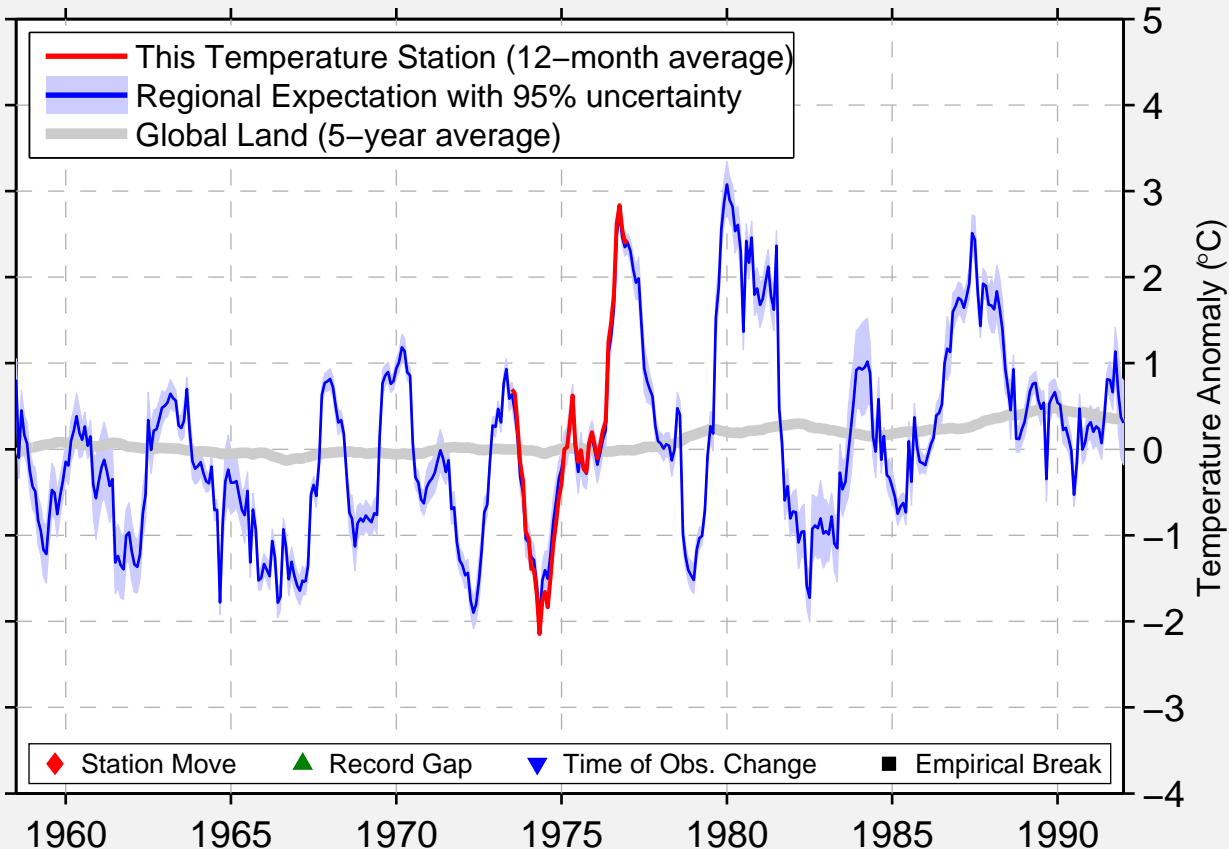

FORT SIMPSON ARPT

61.750 N, 121.233 W (Canada)

Data Quality Controlled and Aligned at Breakpoints

Berkeley Earth