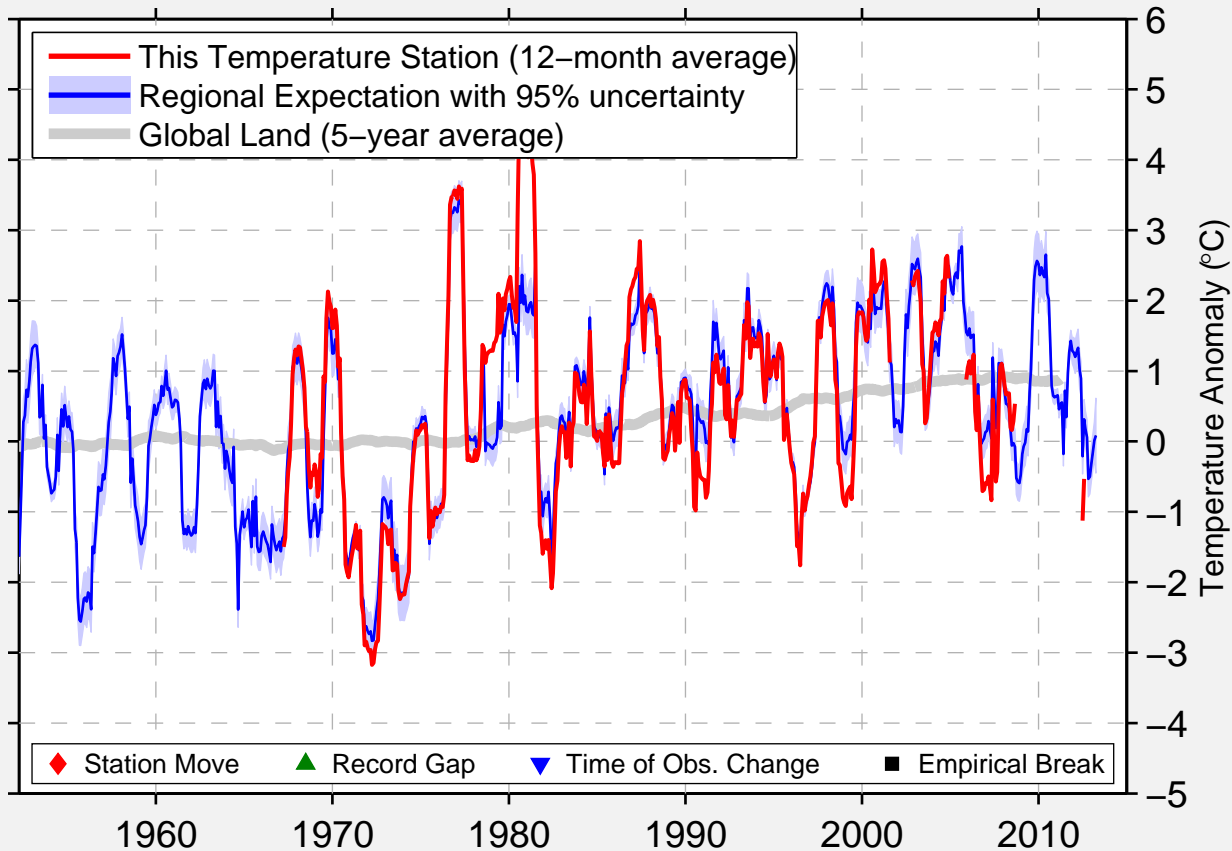

BURWASH (AUTO8)

61.367 N, 139.050 W (Canada)

Data Quality Controlled and Aligned at Breakpoints

Berkeley Earth