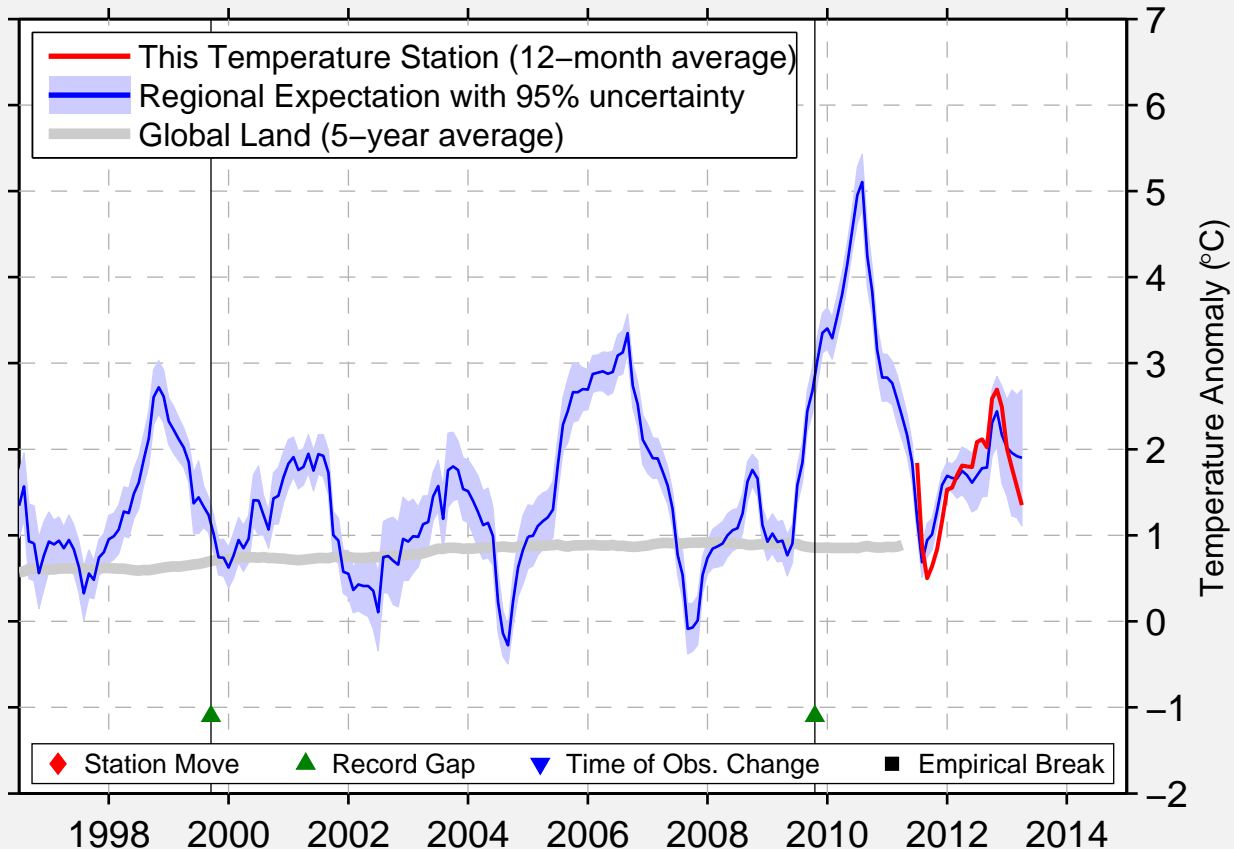

# PARC NATL DES PINGUA

61.300 N, 73.667 W (Canada)

Data Quality Controlled and Aligned at Breakpoints

Berkeley Earth