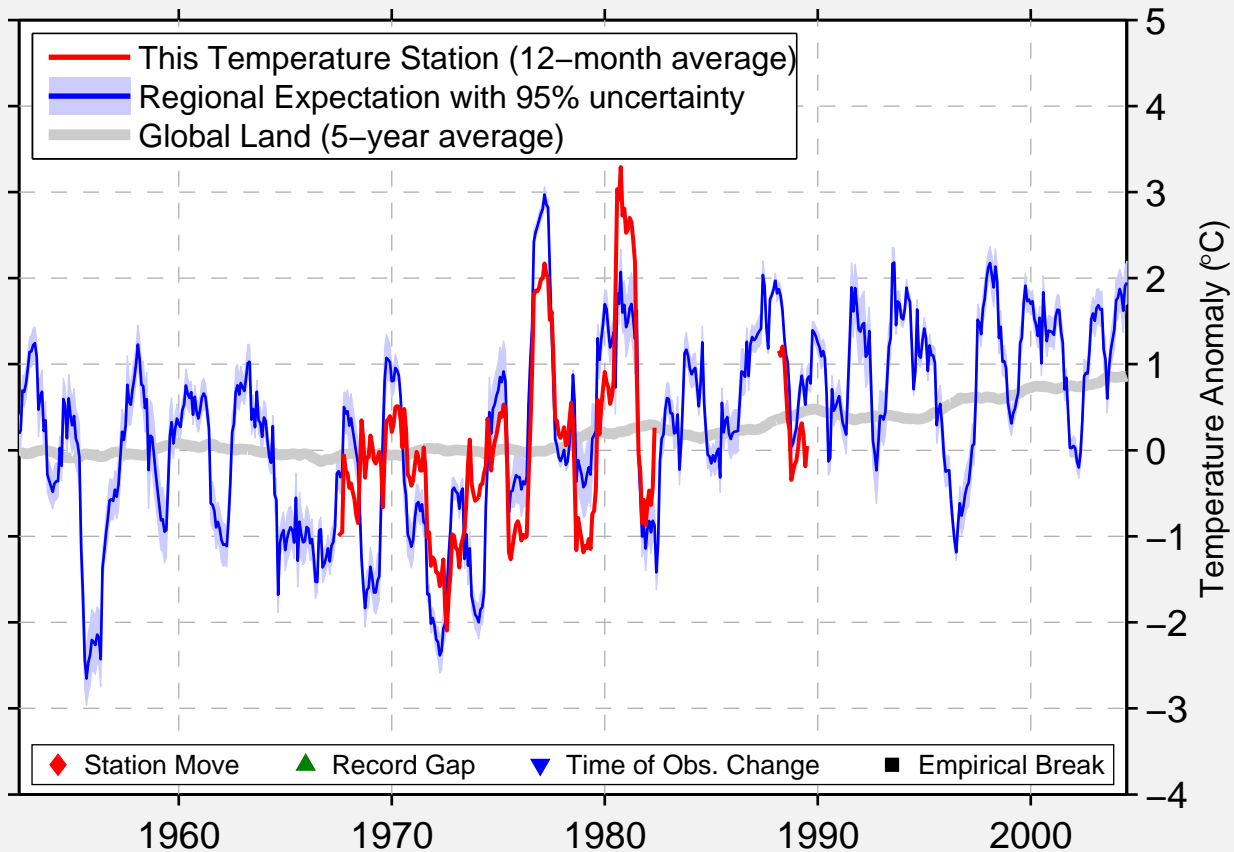

TUCHITUA, YT

60.930 N, 129.220 W (Canada)

◆ Station Move ▲ Record Gap ▼ Time of Obs. Change ■ Empirical Break