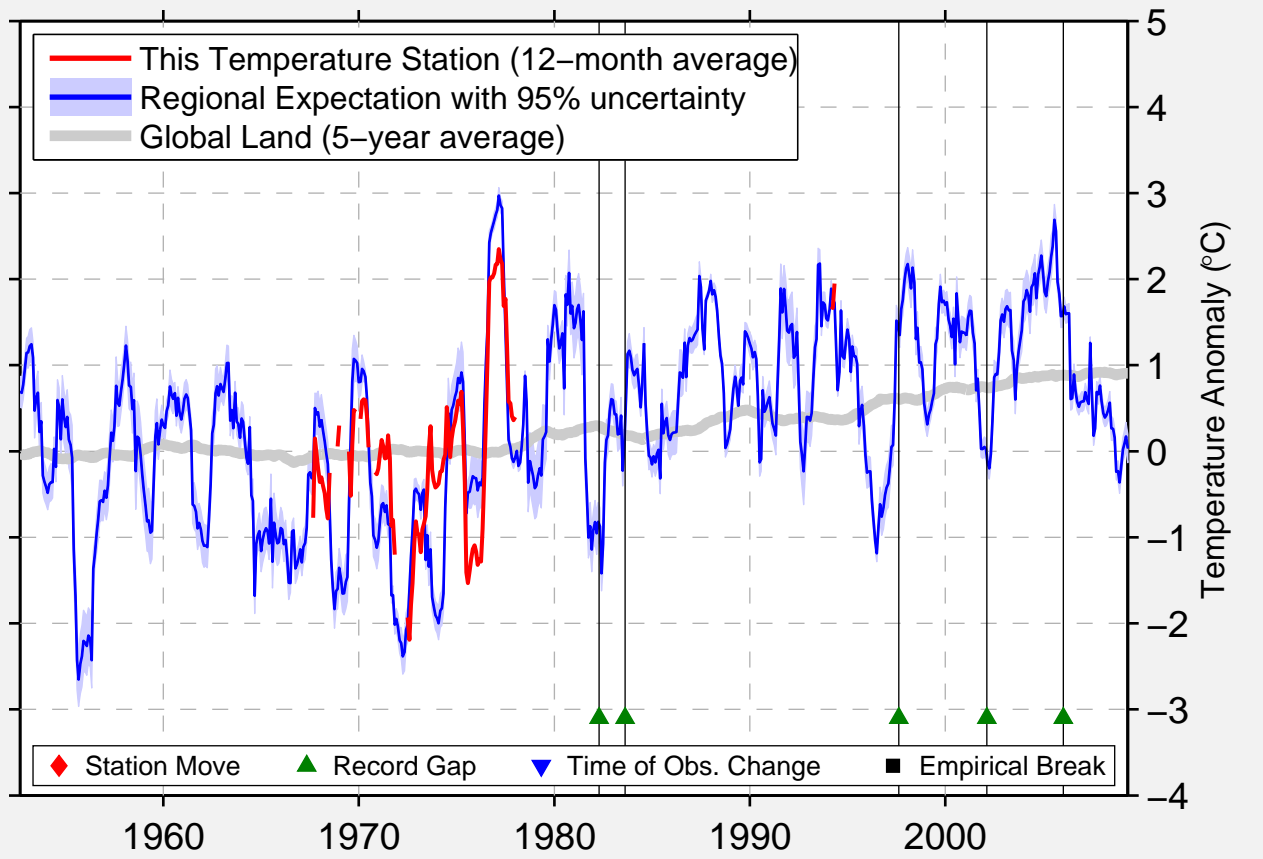

# TUCHITUA

60.917 N, 129.250 W (Canada)

Data Quality Controlled and Aligned at Breakpoints

Berkeley Earth