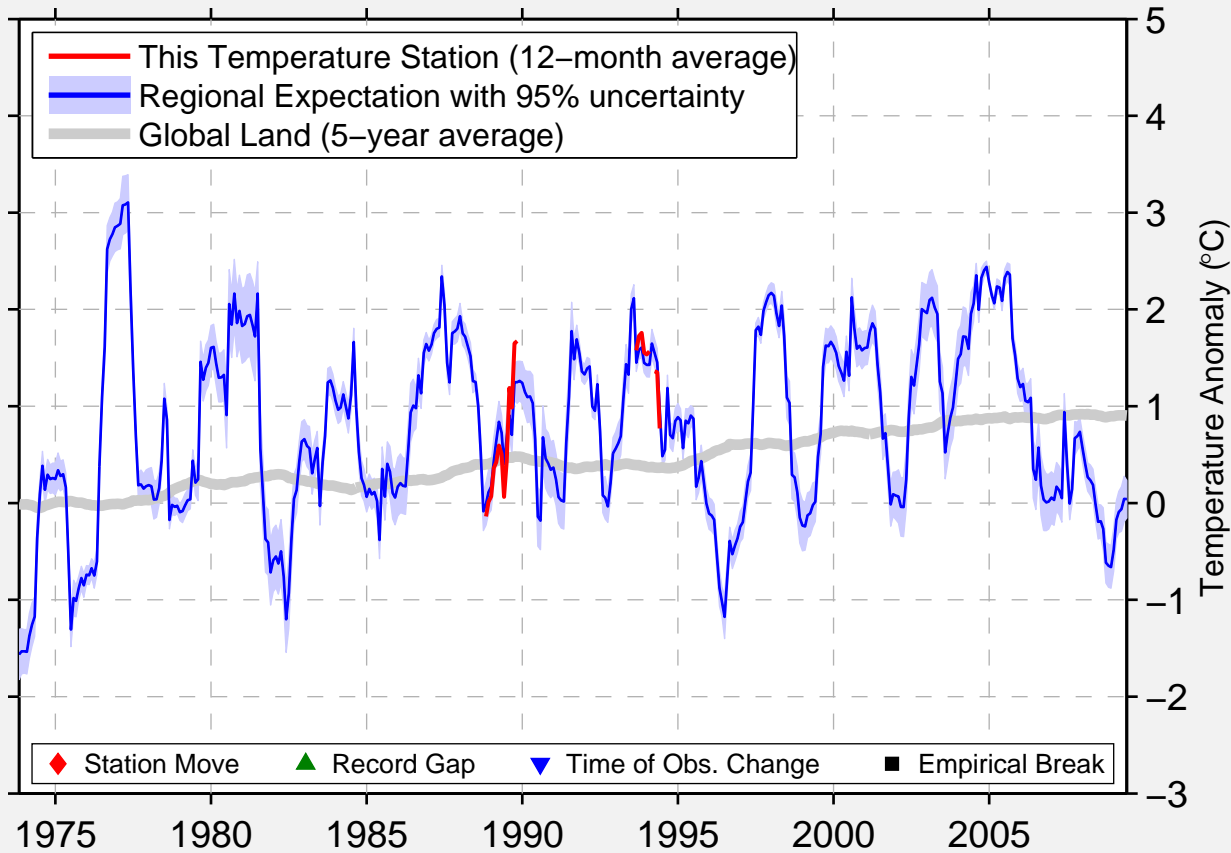

BRYN MYRDDIN FARM

60.870 N, 135.380 W (Canada)

Data Quality Controlled and Aligned at Breakpoints

Berkeley Earth