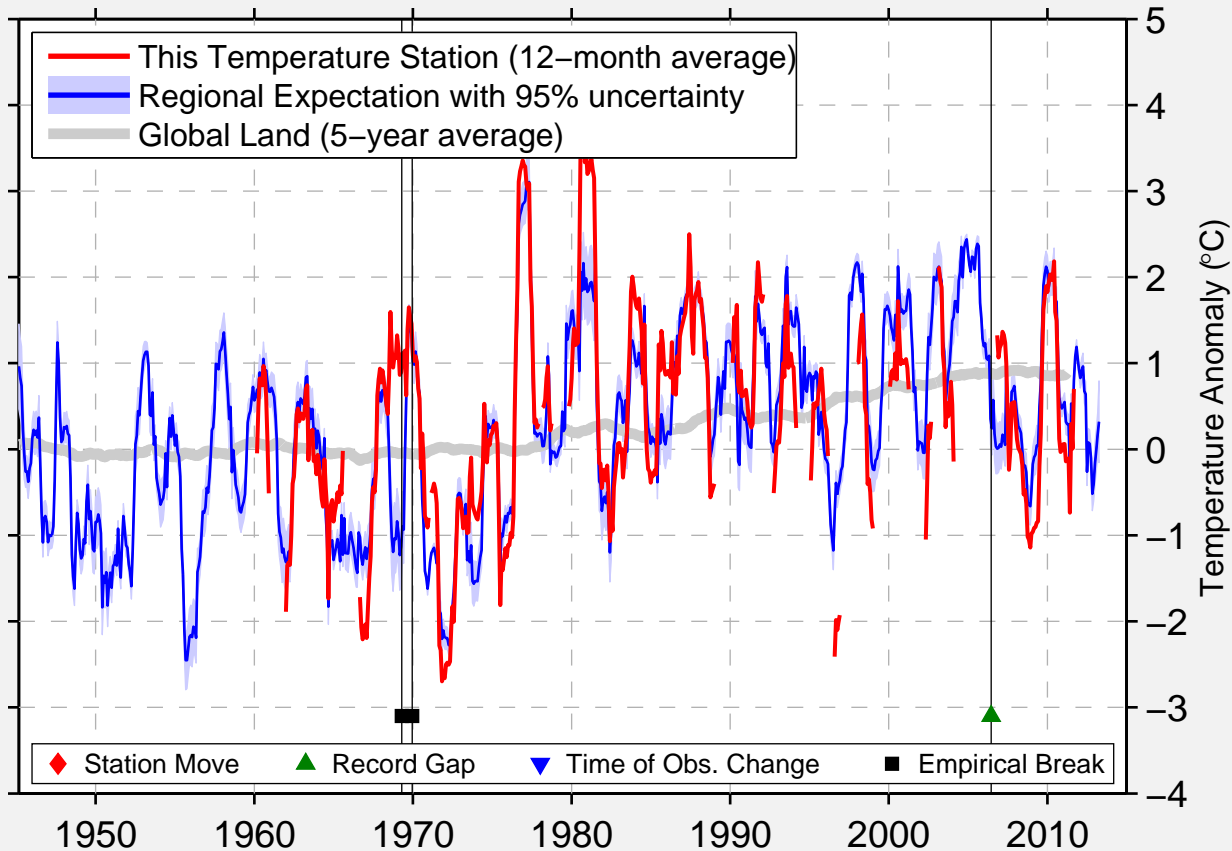

WHITEHORSE RIVERDALE

60.720 N, 135.020 W (Canada)

Data Quality Controlled and Aligned at Breakpoints

Berkeley Earth