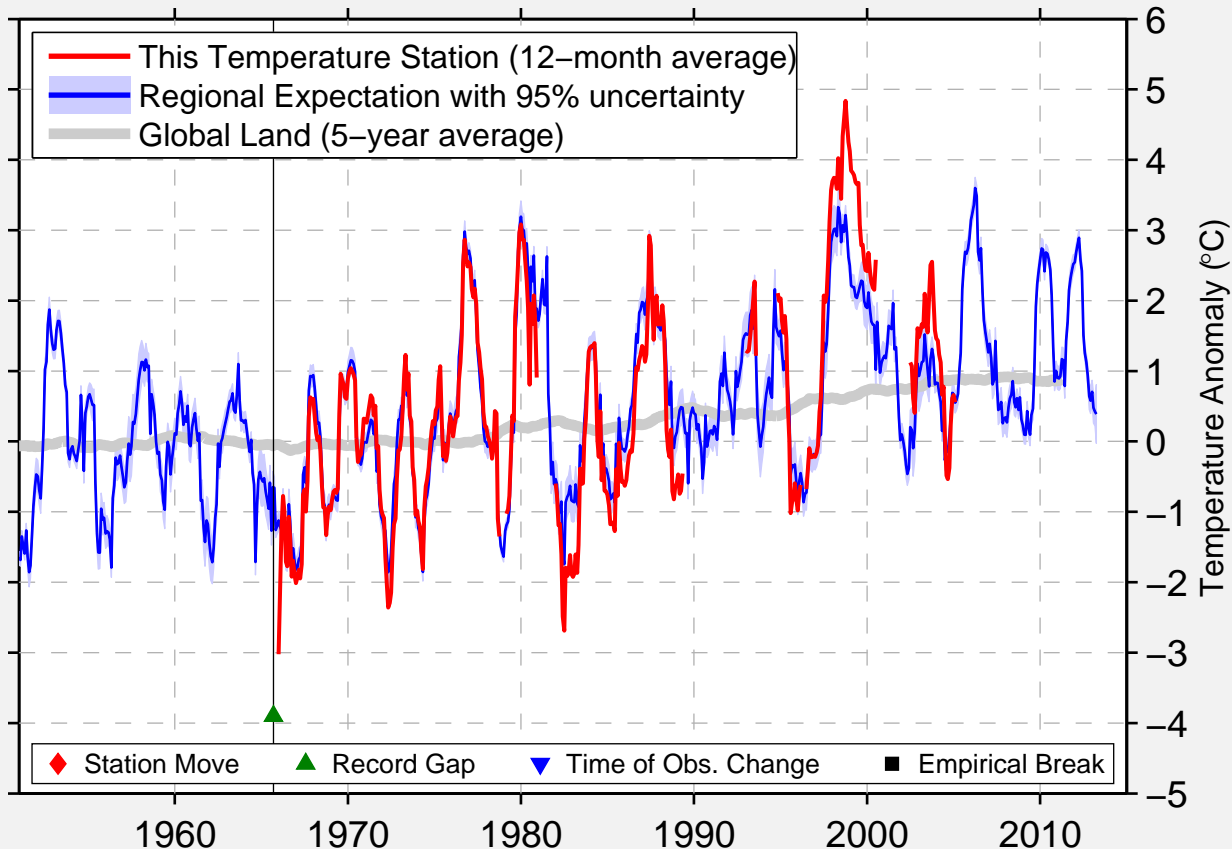

# HAY RIVER PARADISE GDNS,NW

60.650 N, 116.000 W (Canada)

Data Quality Controlled and Aligned at Breakpoints

Berkeley Earth