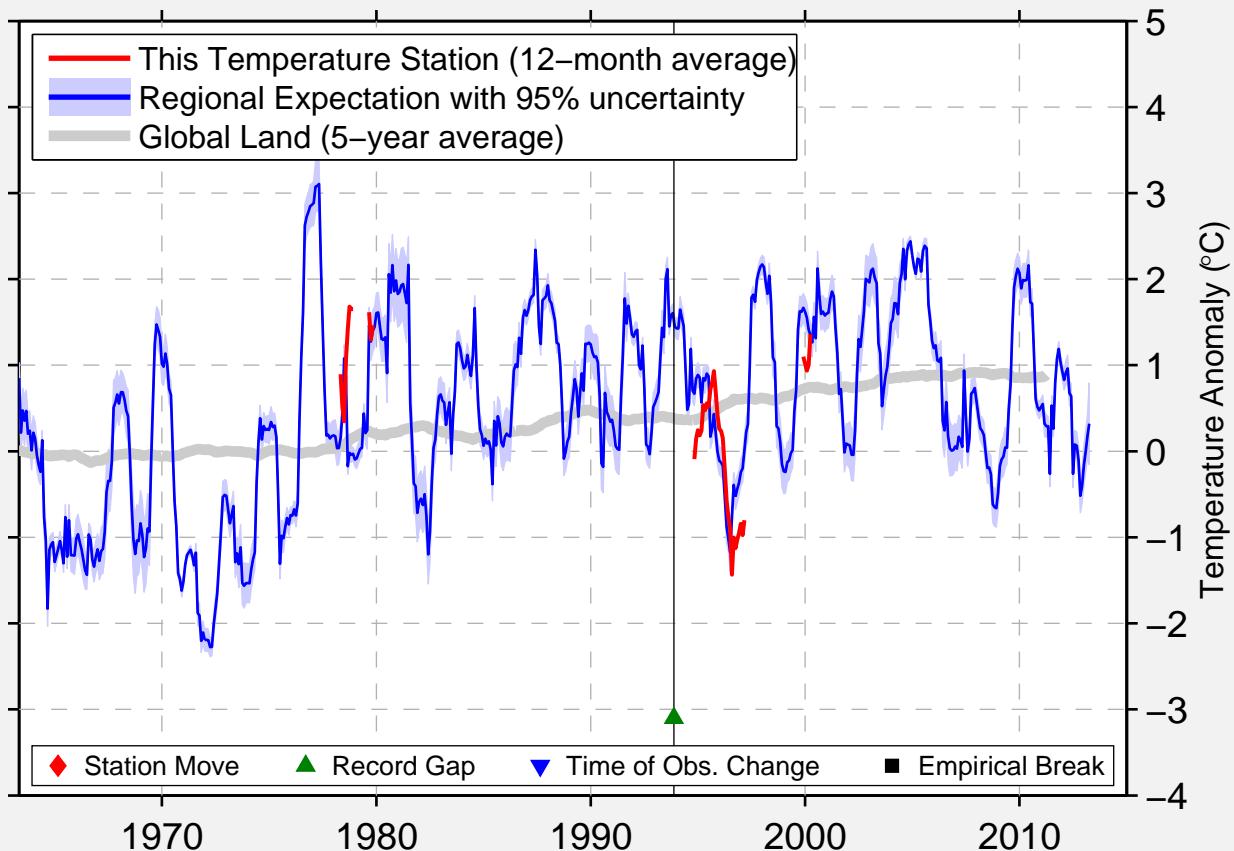

ANNIE LAKE ROBINSON

60.470 N, 134.830 W (Canada)

Data Quality Controlled and Aligned at Breakpoints

Berkeley Earth