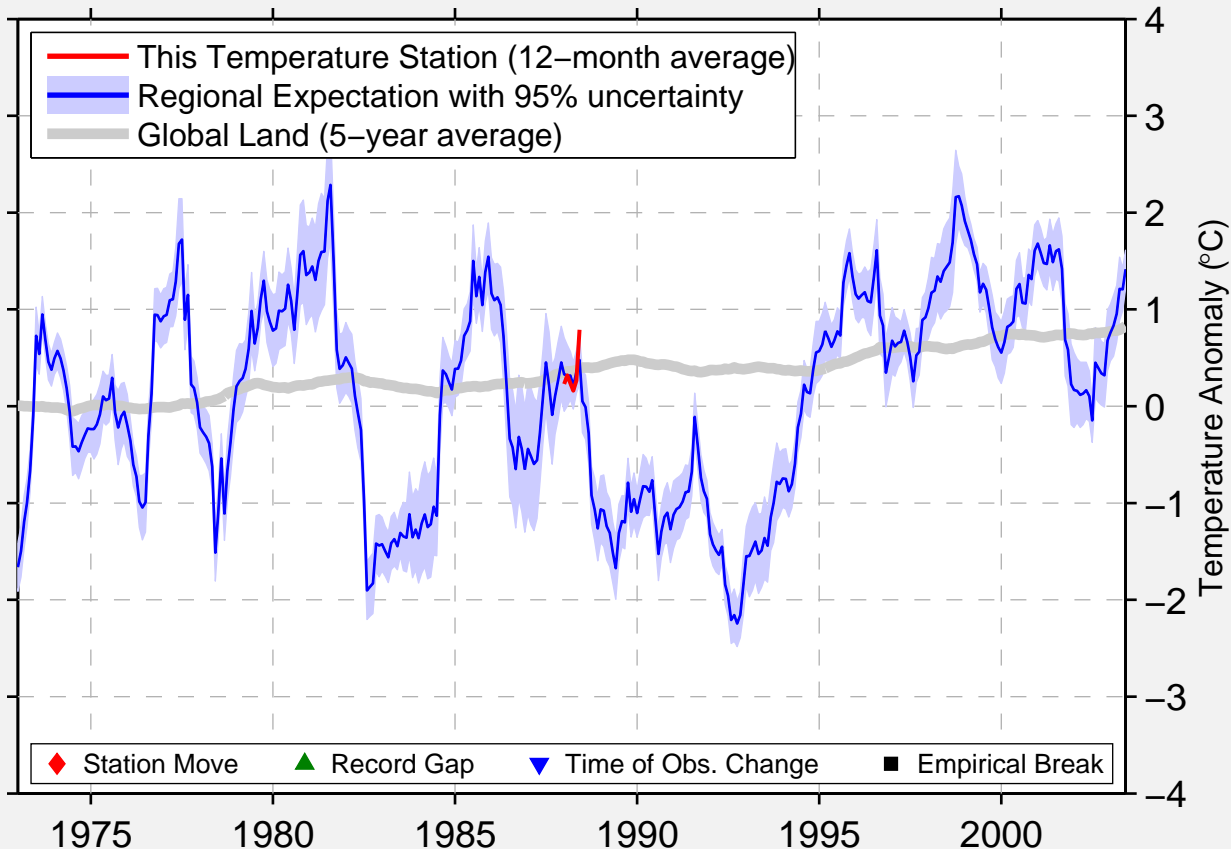

KILLINEK (MAPS)

60.417 N, 64.850 W (Canada)

Data Quality Controlled and Aligned at Breakpoints

Berkeley Earth