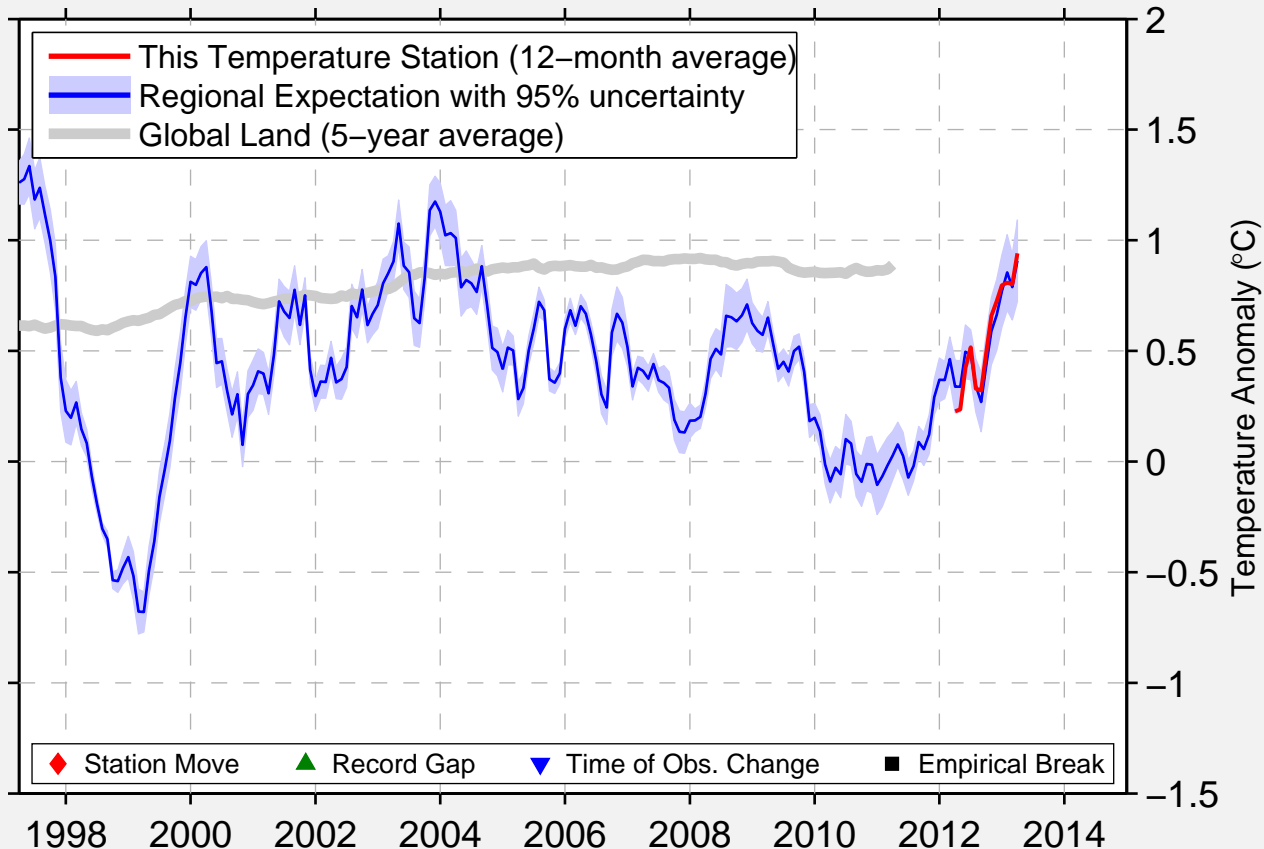

PITTSBURG /SUISUN BA

38.042 N, 121.887 W (United States)

Data Quality Controlled and Aligned at Breakpoints

Berkeley Earth