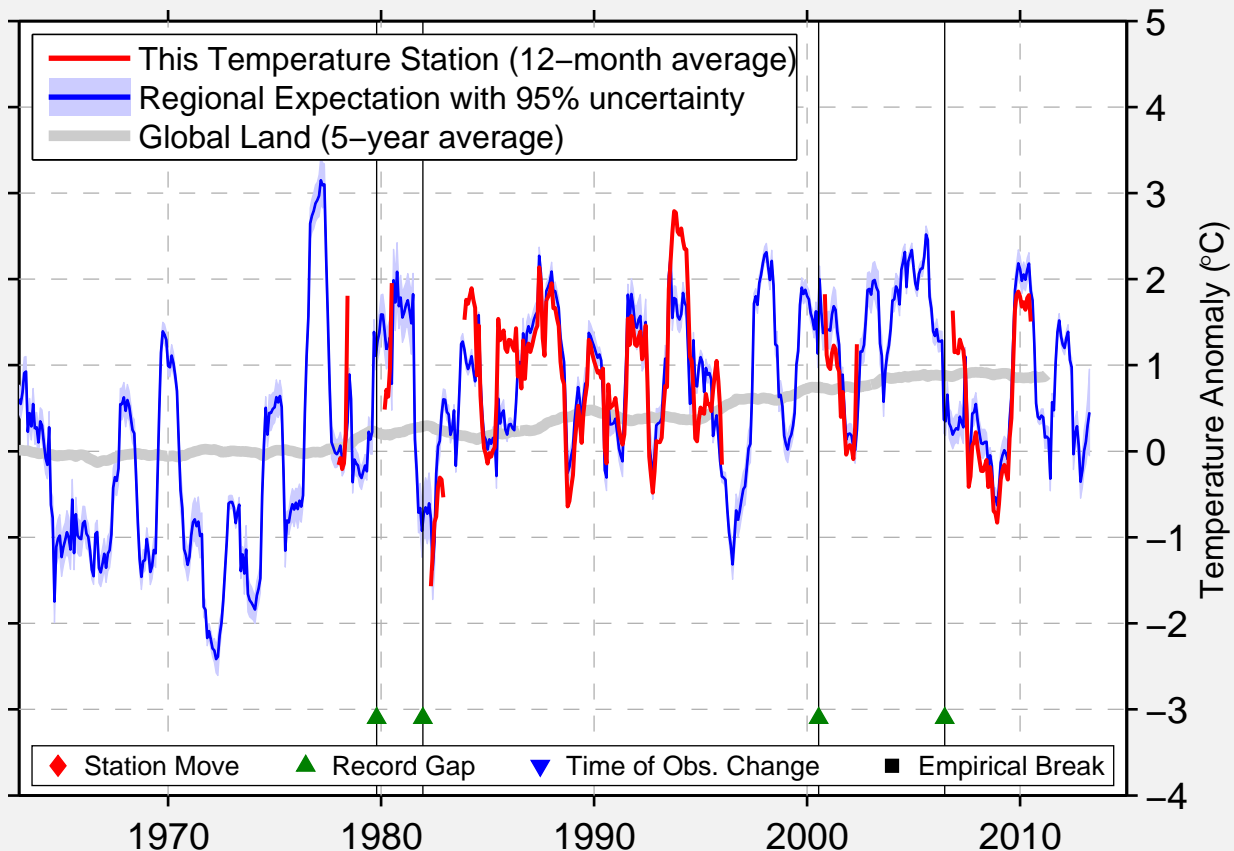

TESLIN (MARS)

60.175 N, 132.759 W (Canada)

Data Quality Controlled and Aligned at Breakpoints

Berkeley Earth