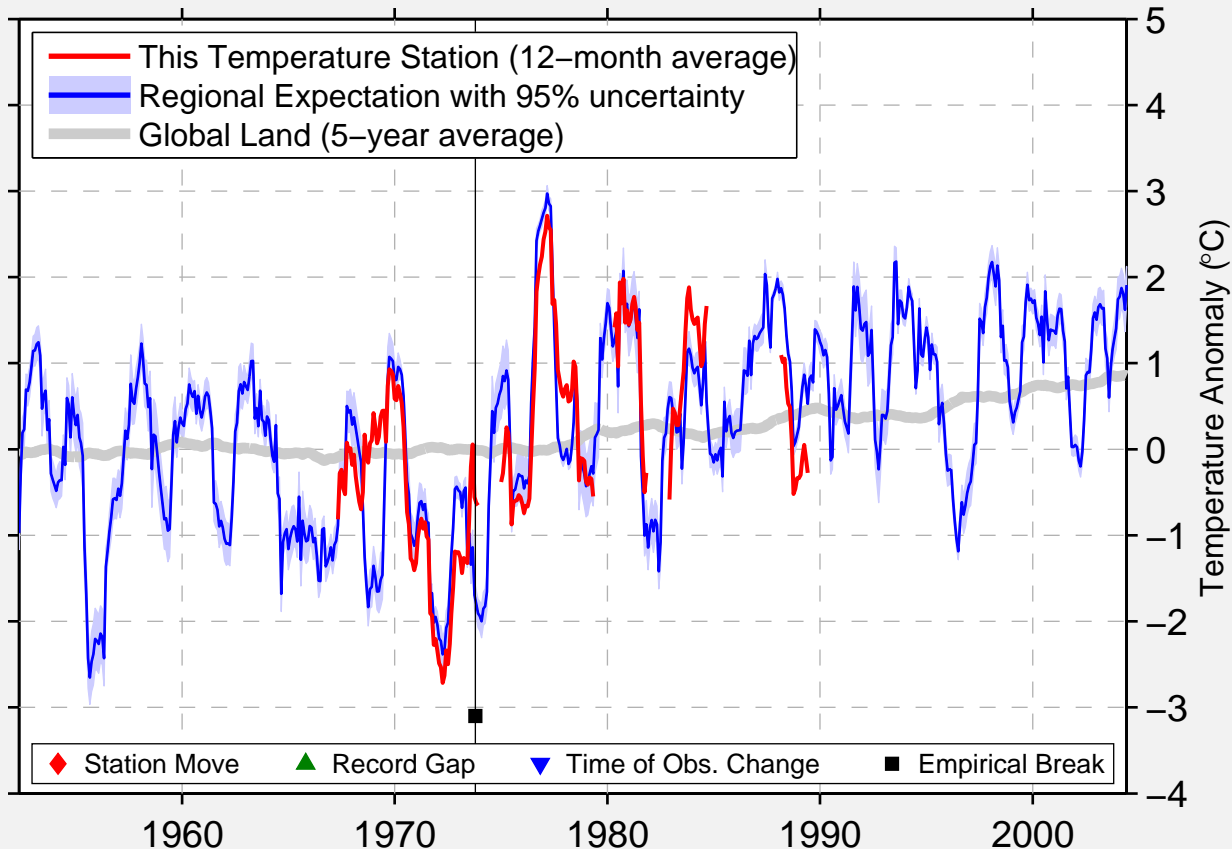

SWIFT RIVER, YT

60.000 N, 131.180 W (Canada)

Data Quality Controlled and Aligned at Breakpoints

Berkeley Earth