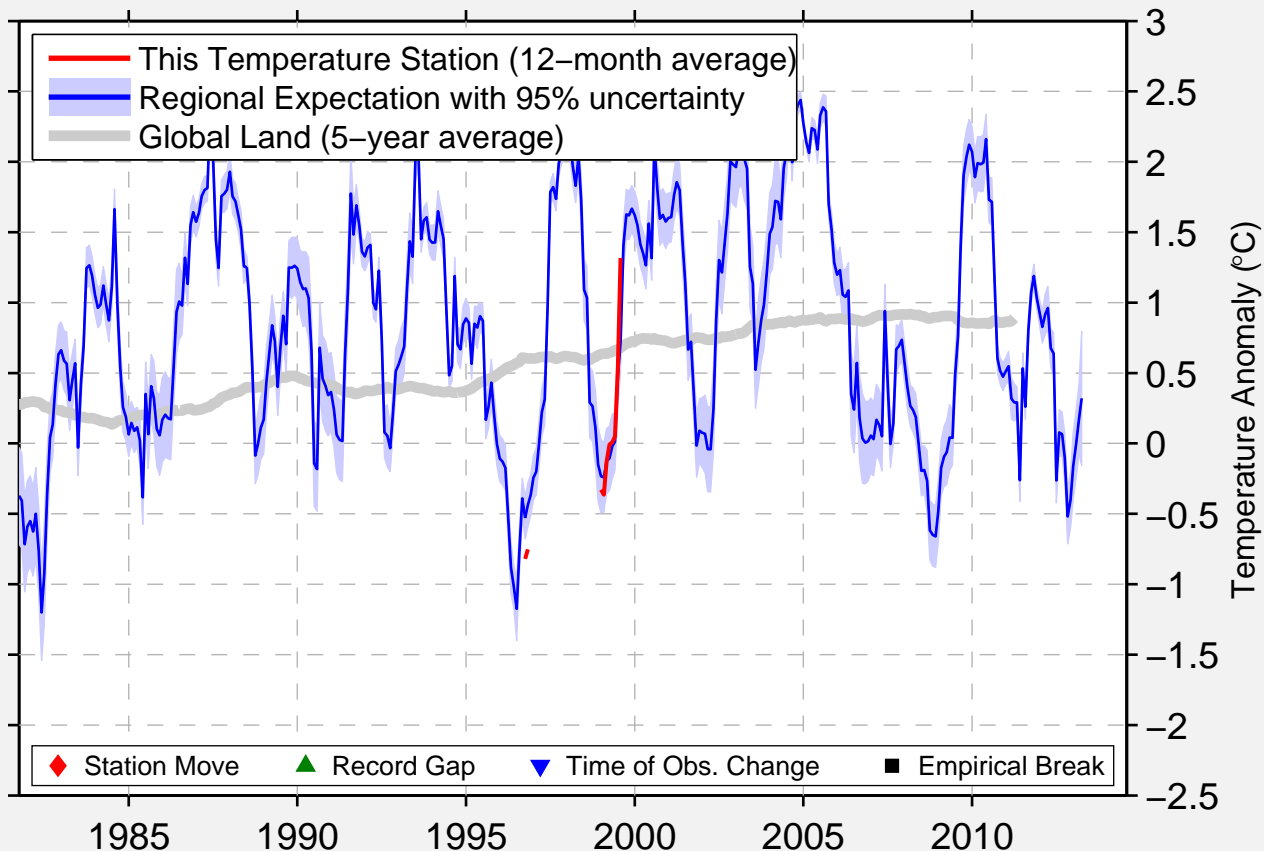

FRASER CAMP

59.720 N, 135.050 W (Canada)

Data Quality Controlled and Aligned at Breakpoints

Berkeley Earth