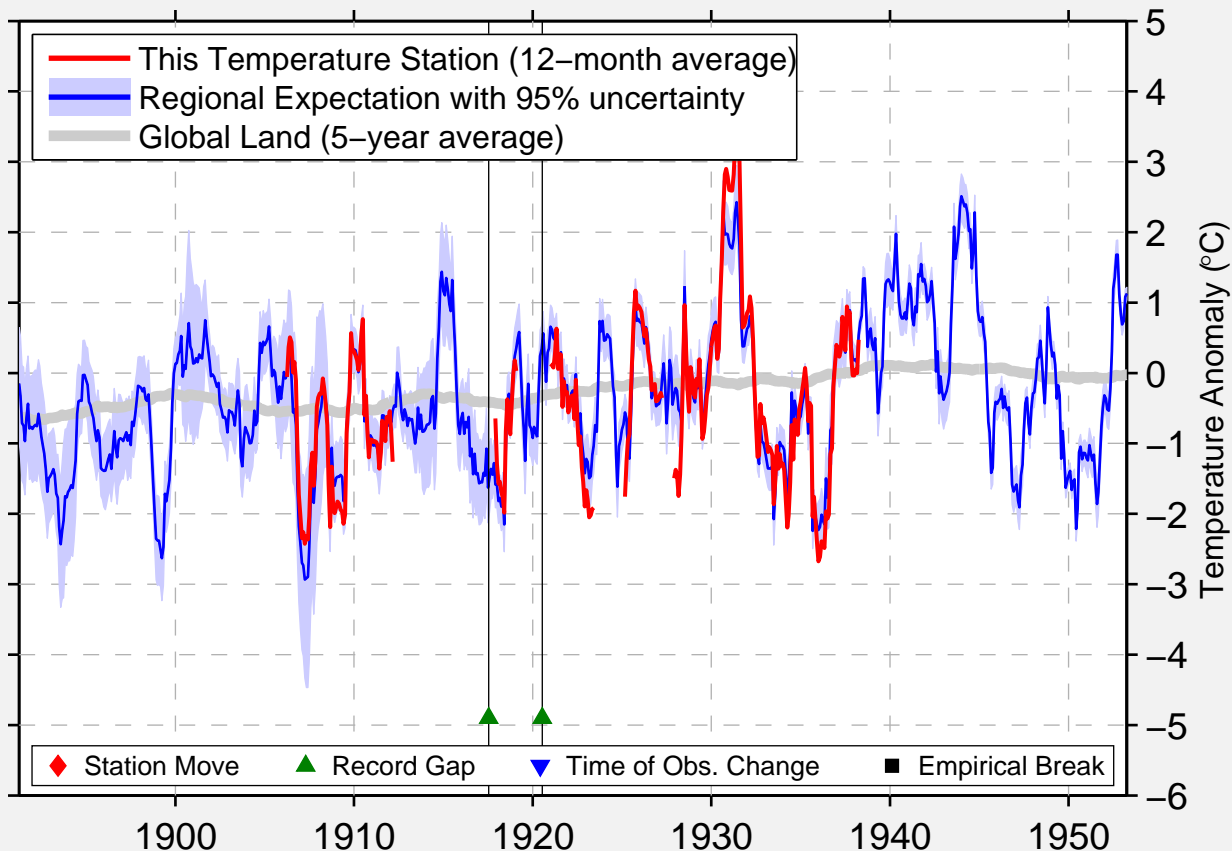

FOND DU LAC, SA

59.330 N, 107.170 W (Canada)

Data Quality Controlled and Aligned at Breakpoints

Berkeley Earth