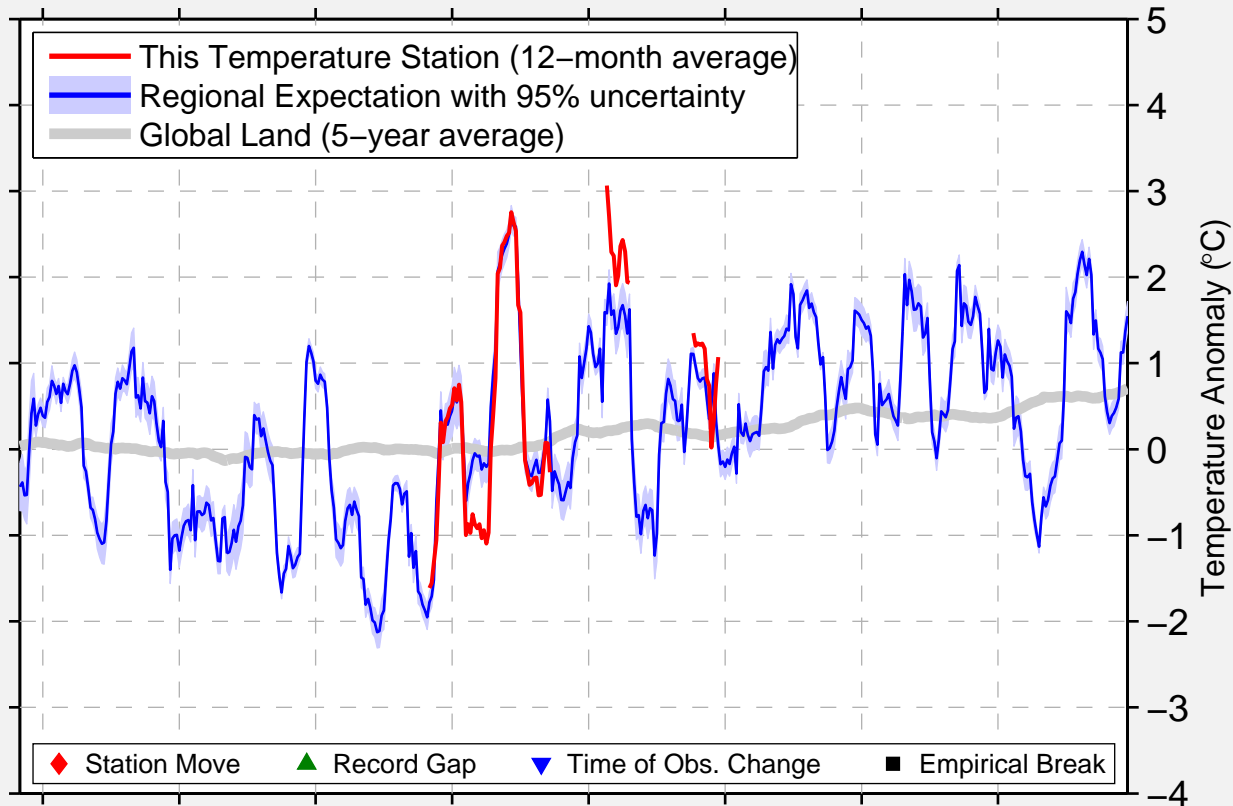

GOOD HOPE LAKE

59.300 N, 129.280 W (Canada)

Data Quality Controlled and Aligned at Breakpoints

Berkeley Earth