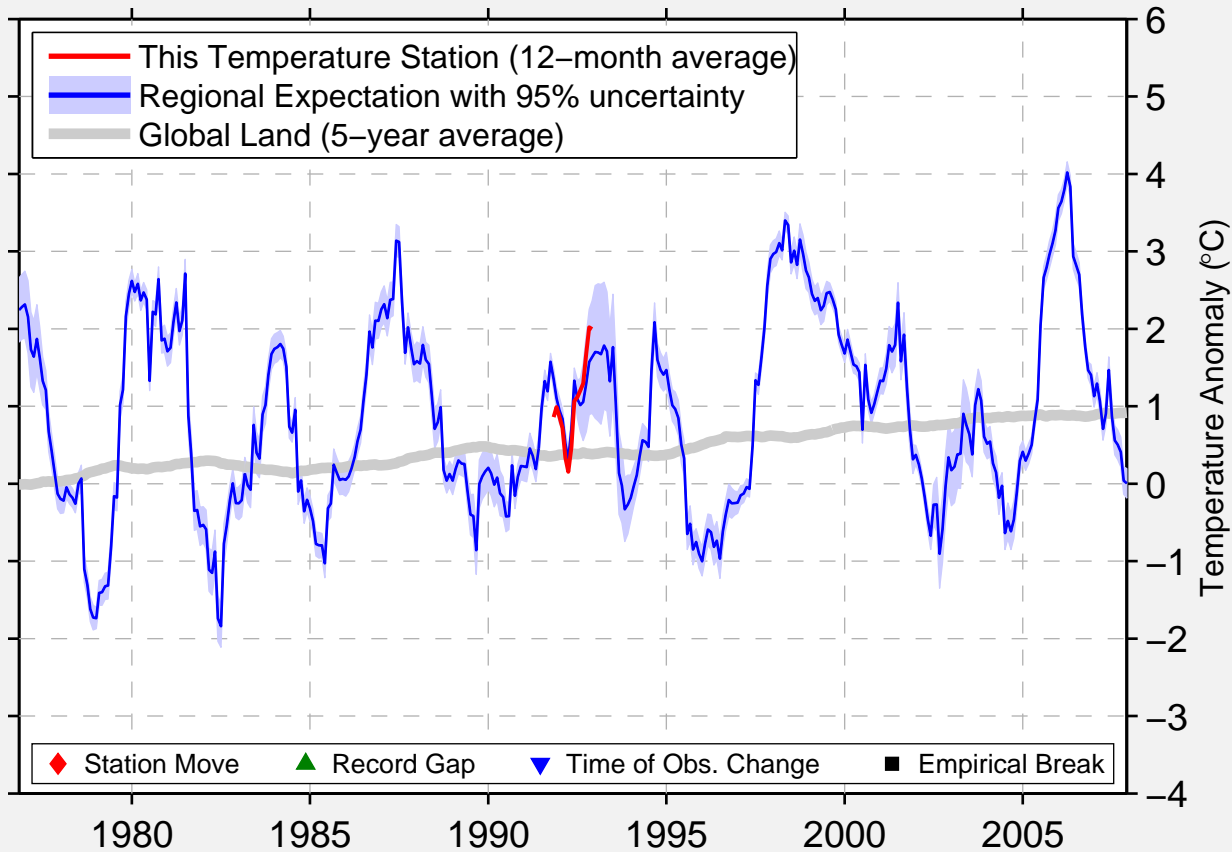

BEARTOOTH ISL(MAPS)

59.217 N, 109.700 W (Canada)

Data Quality Controlled and Aligned at Breakpoints

Berkeley Earth