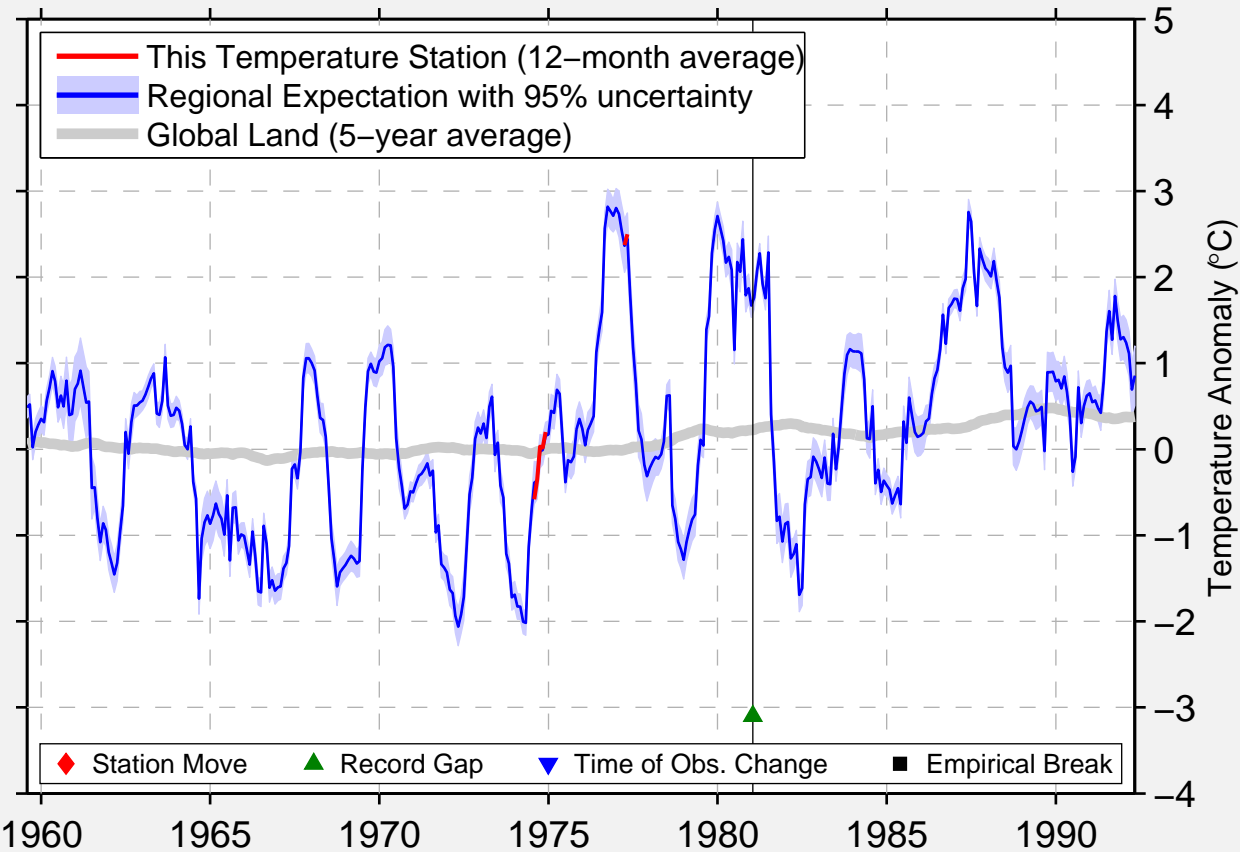

SIERRA

58.830 N, 121.420 W (Canada)

Data Quality Controlled and Aligned at Breakpoints

Berkeley Earth