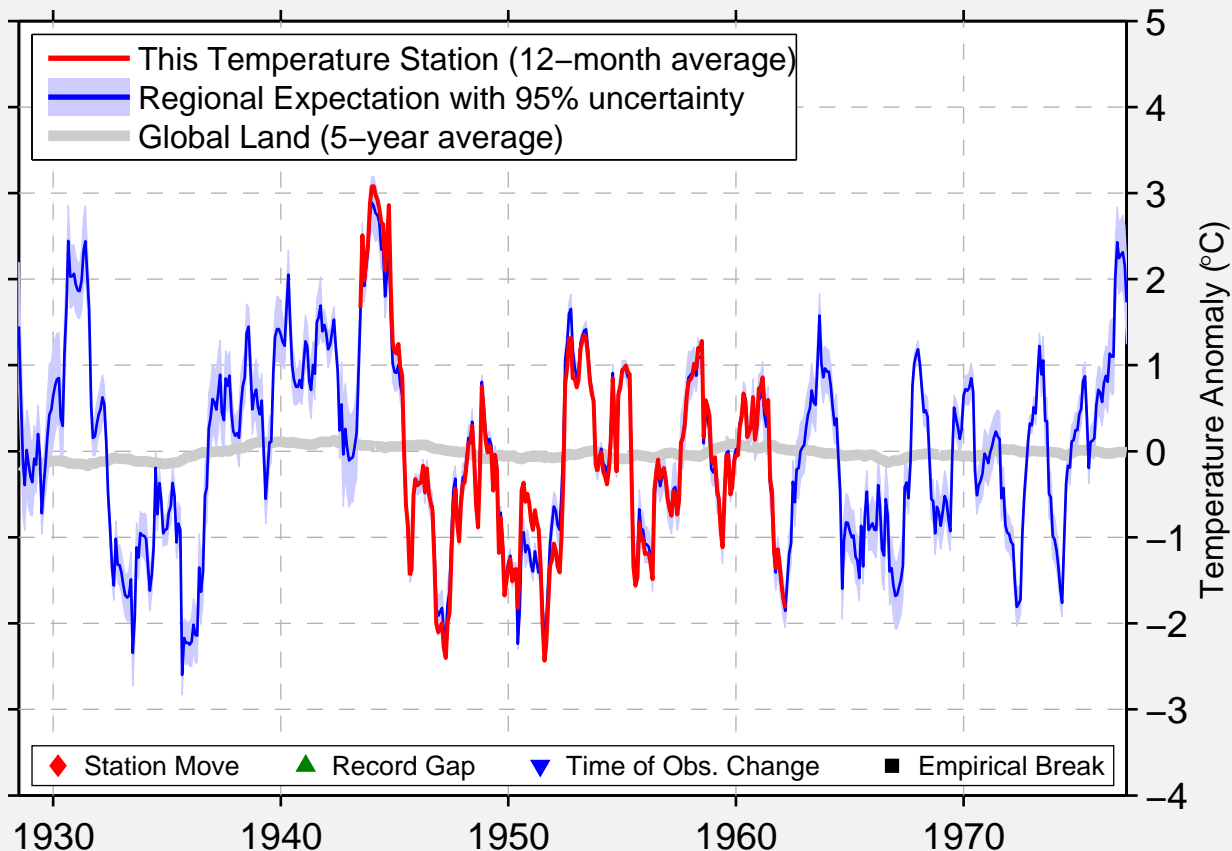

EMBARRAS ALBERTA DOT APT

58.199 N, 111.383 W (Canada)

Data Quality Controlled and Aligned at Breakpoints

Berkeley Earth