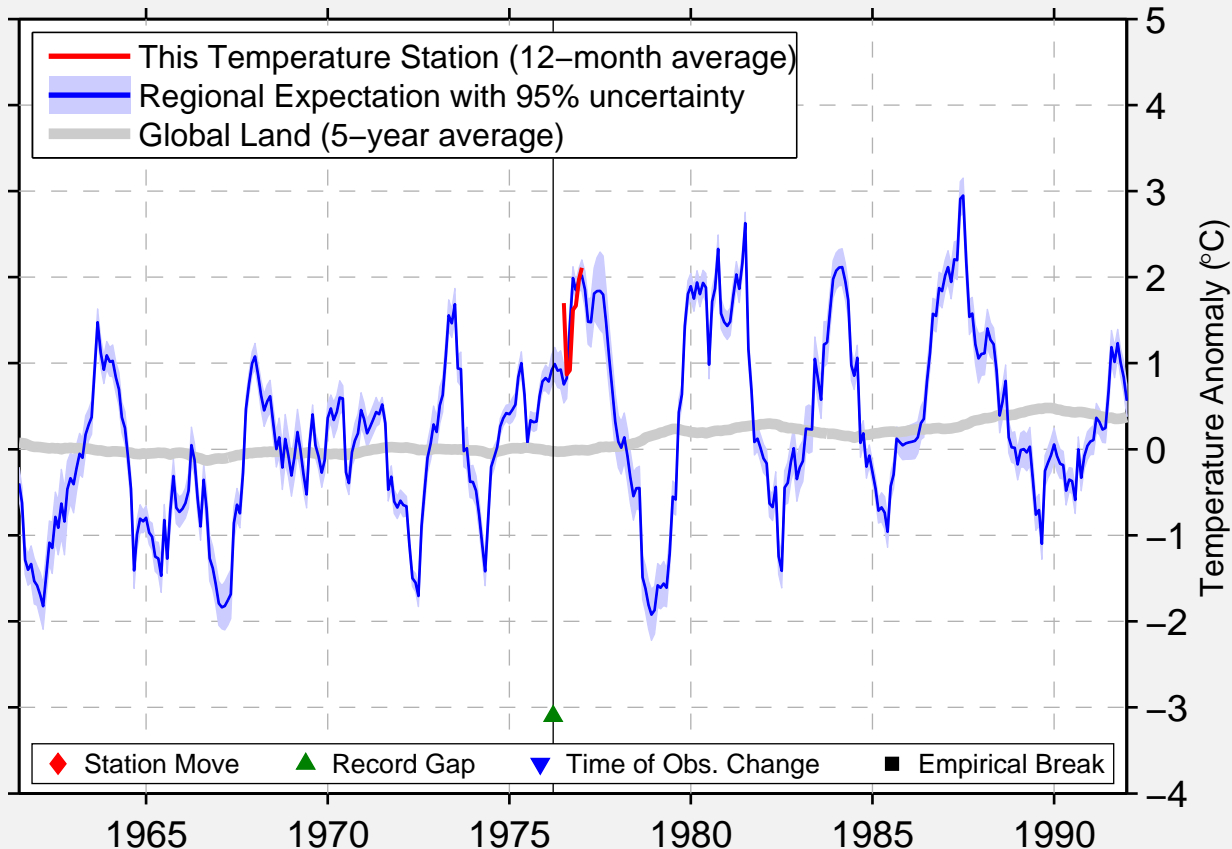

COLLINS BAY (AUTO8)

58.183 N, 103.683 W (Canada)

Data Quality Controlled and Aligned at Breakpoints

Berkeley Earth