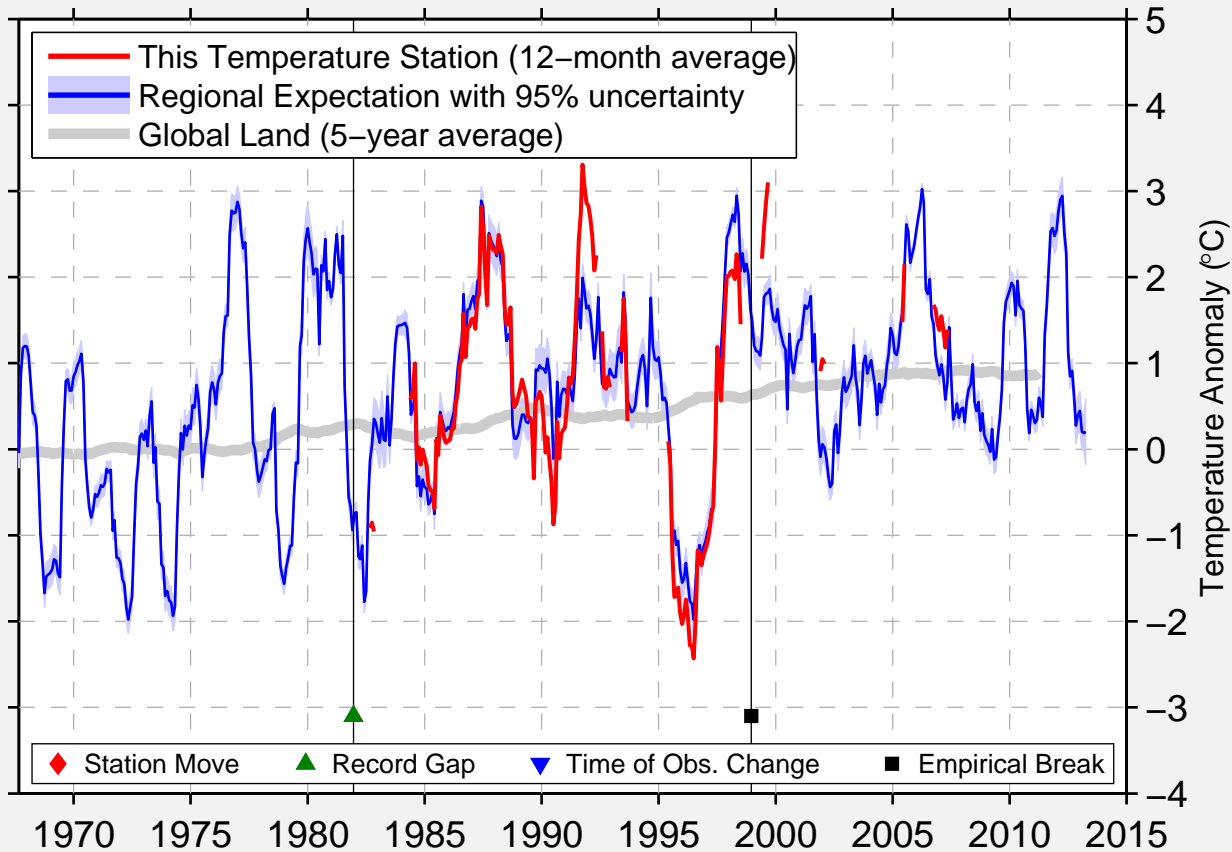

# KEG RIVER RS

57.750 N, 117.620 W (Canada)

Data Quality Controlled and Aligned at Breakpoints

Berkeley Earth