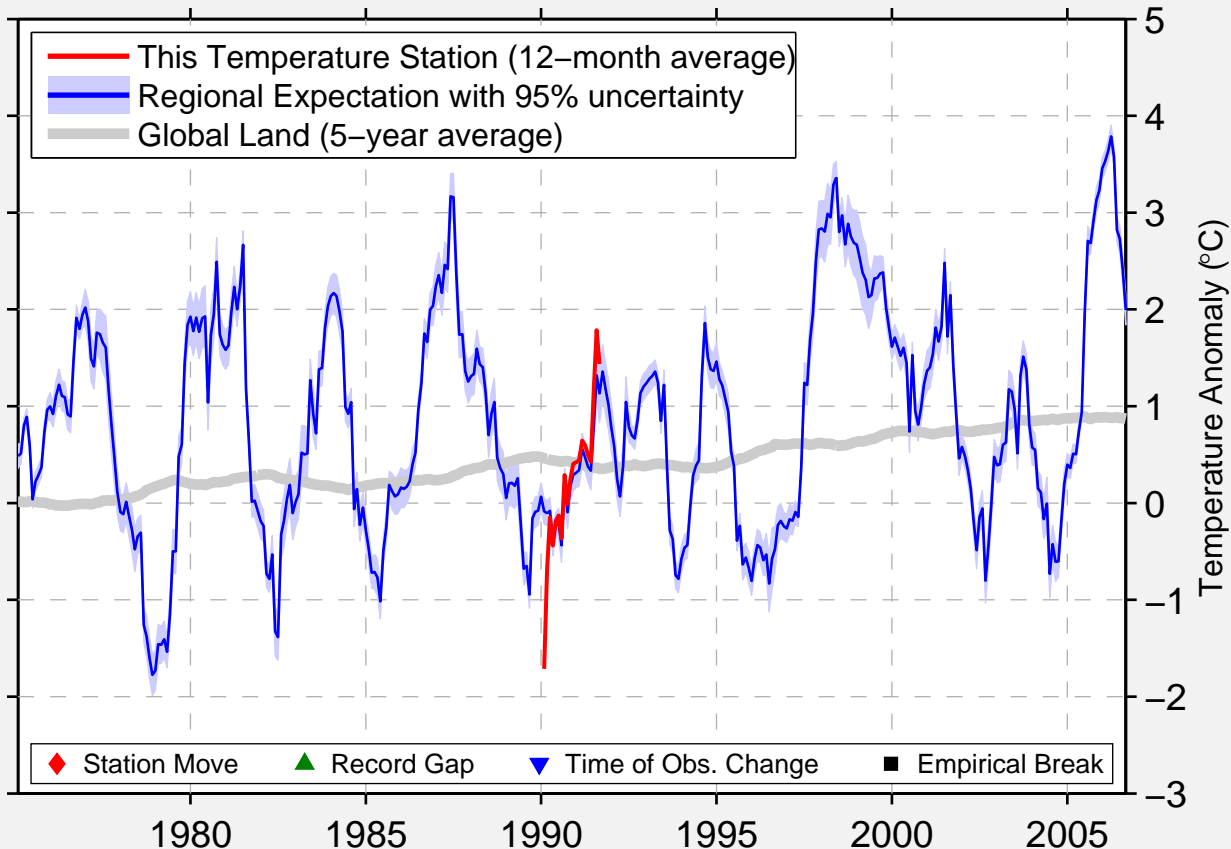

# GEIKIE RIVER

57.700 N, 103.950 W (Canada)

Data Quality Controlled and Aligned at Breakpoints

Berkeley Earth