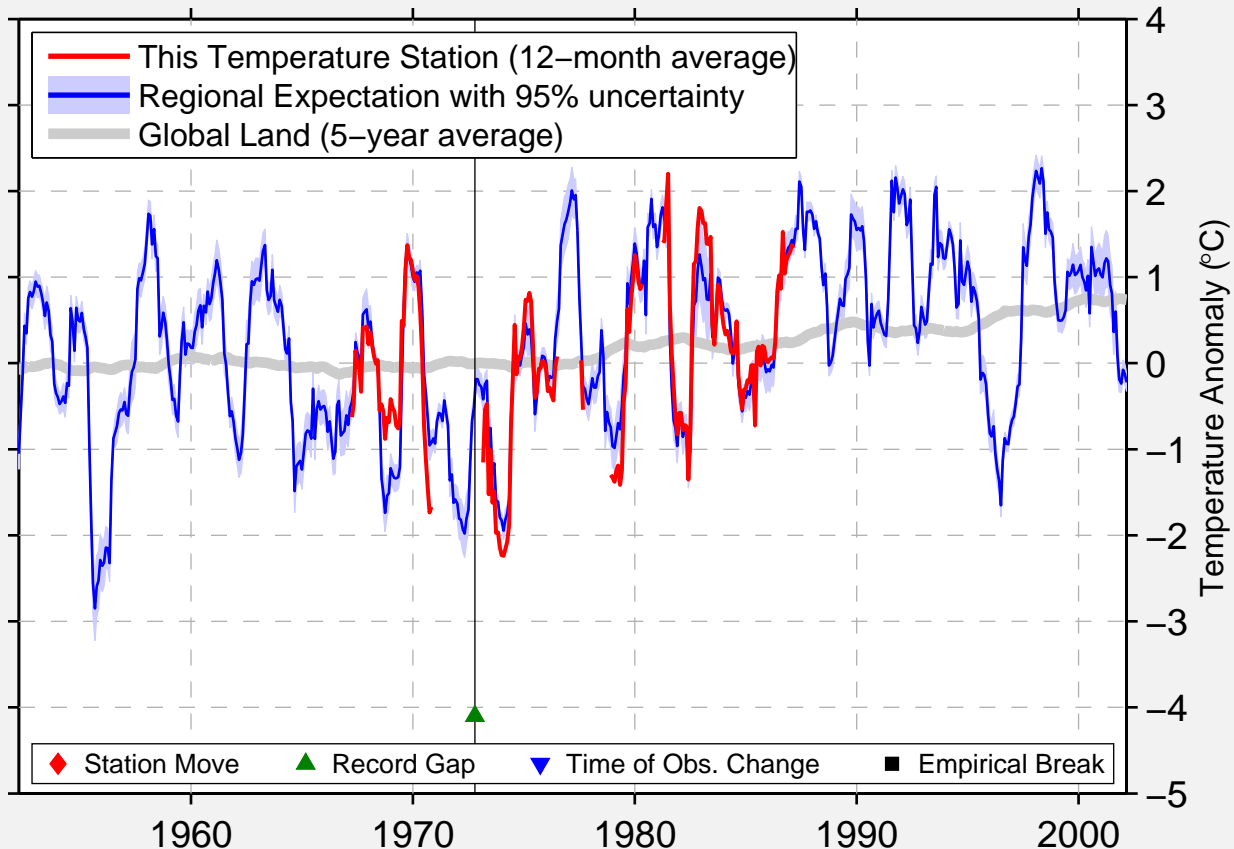

WARE,BC

57.430 N, 125.630 W (Canada)

Data Quality Controlled and Aligned at Breakpoints

Berkeley Earth